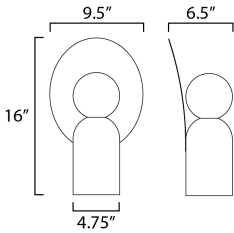

**MEASUREMENTS**

DIMENSION : 9.5" L x 9.5" W x 16" H  
 HANGING WEIGHT : 9.5 lb

**LAMPING**

INPUT VOLTAGE : 120V  
 LUMENS : 450 Rated (350 Del.)  
 BULB : 4W LED G9 , 4W Total  
 BULB INCLUDED : (Included)  
 DIMMABLE : N  
 CRI : 90 CRI  
 COLOR\_TEMP : 3000K