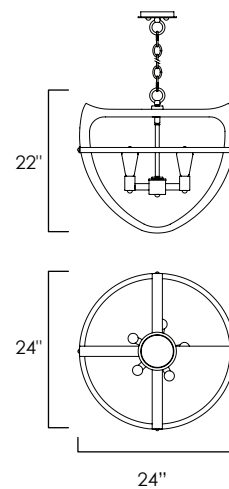

STUDIO•M

A Maxim Group Company
StudioMlighting.com • 1.626.956.4209

Job Name:	Job Type:
Quantity:	Comments: