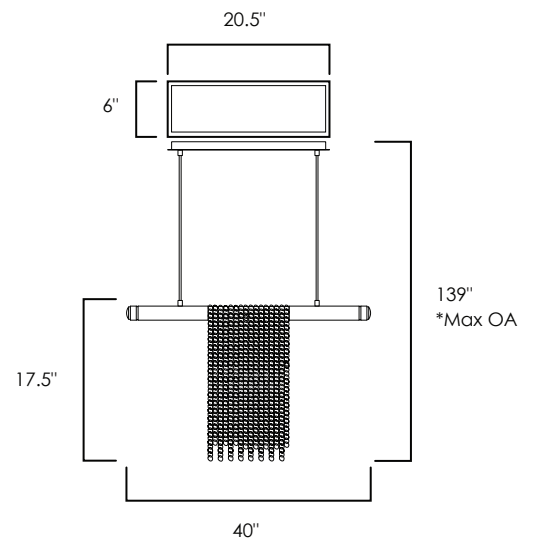

*max overall height

STUDIO•M

A Maxim Group Company
StudioMlighting.com • 1.626.956.4209

Job Name:	Job Type:
Quantity:	Comments: