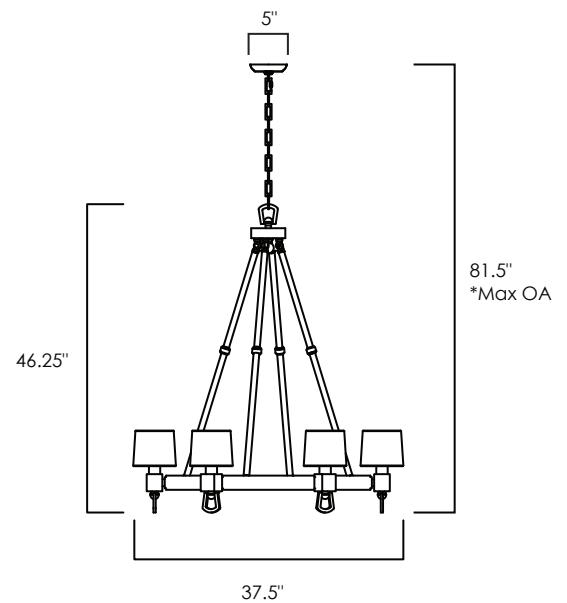

Finish
Polished Silver

Shade/Glass
Black Tie with Silver Metallic Lining

Measurements
W37.5" x H46.25" - 81.25"

Canopy/Back Plate
5"*1"

Min/Max OAH
45.5"/81.5"

Bulb Specifications
6 x 60W Max E26

Certification
ETL & CETL

Finish Options:

Polished Silver

Shade Options:

Black Tie with
Silver Metallic Lining

*max overall height

STUDIO•M

A Maxim Group Company
StudioMlighting.com • 1.626.956.4209

Job Name:	Job Type:
Quantity:	Comments: