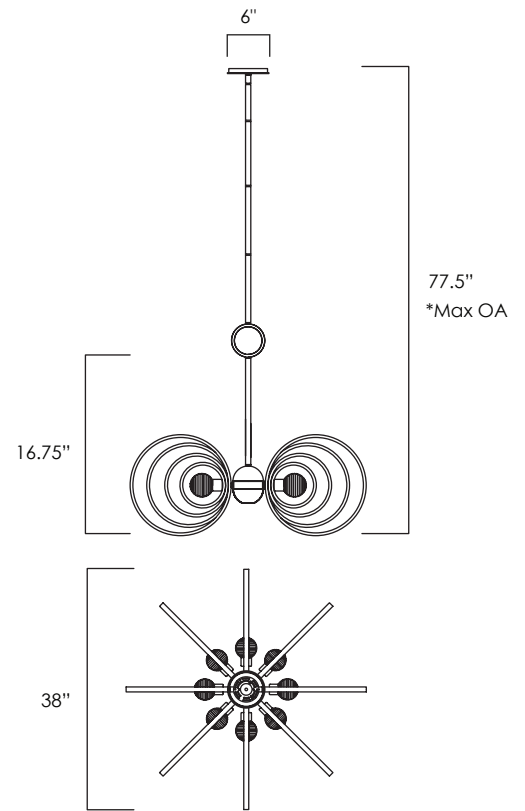

FREQUENCY

SM23638CRGL

Throw a stone in a lake; observe the waves formed by the sound of music or the signal of a satellite tower. "Frequency" is an avant-garde interpretation of the classic armed chandelier with ribbed glass spheres floating in orbit within precision welded concentric ascending steel rings finished in Gold or Silver Leaf. An LED down-light is housed within the center globe.

Finish
Gold Leaf

Shade/Glass
Ribbed Glass

Measurements
W38" x H16.75"

Canopy/Back Plate
6" x .75"

Min/Max OAH
41"/77.5"

Bulb Specifications
8 x 2.9W LED G9 2700K (included)
1 x 4W LED MR11 2700K (included)

Certification
ETL & CETL
Patent Pending

Finish Options:

Gold Leaf

Silver Leaf

*max overall height

STUDIO•M

A Maxim Group Company
StudioMlighting.com • 1.626.956.4209

Job Name:	Job Type:
Quantity:	Comments: