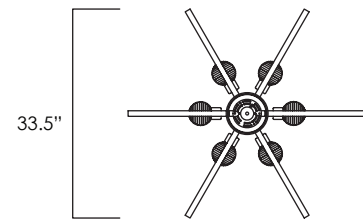

FREQUENCY

SM23636CRGL

Throw a stone in a lake; observe the waves formed by the sound of music or the signal of a satellite tower. "Frequency" is an avant-garde interpretation of the classic armed chandelier with ribbed glass spheres floating in orbit within precision welded concentric ascending steel rings finished in Gold or Silver Leaf. An LED down-light is housed within the center globe.

Finish
Gold Leaf

Shade/Glass
Ribbed Glass

Measurements
W33.5" x H14.25"

Canopy/Back Plate
6" x .75"

Min/Max OAH
39.5"/76.25"

Bulb Specifications
6 x 2.9W LED G9 2700K (included)
1 x 4W LED MR11 2700K (included)

Certification
ETL & CETL
Patent Pending

Finish Options:

Gold Leaf

Silver Leaf

*max overall height

STUDIO•M

A Maxim Group Company
StudioMlighting.com • 1.626.956.4209

Job Name:	Job Type:
Quantity:	Comments: