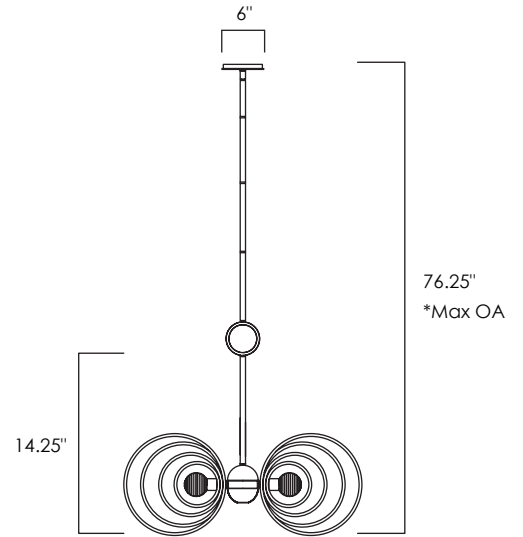

Finish
Gold Leaf

Shade/Glass
Ribbed Glass

Measurements
W33.5" x H14.25"

Canopy/Back Plate
6" x .75"

Min/Max OAH
39.5"/76.25"

Bulb Specifications
6 x 2.9W LED G9 2700K (included)
1 x 4W LED MR11 2700K (included)

Certification
ETL & CETL
Patent Pending

Finish Options:

Gold Leaf

Silver Leaf

*max overall height

STUDIO•M

A Maxim Group Company
StudioMlighting.com • 1.626.956.4209

Job Name:	Job Type:
Quantity:	Comments: