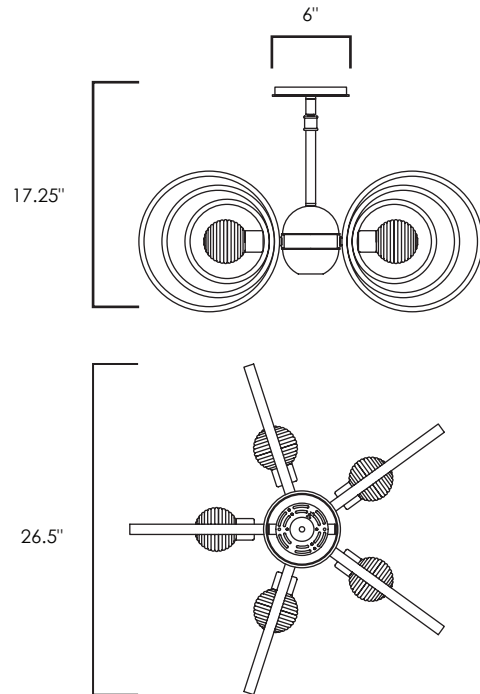

STUDIO•M

A Maxim Group Company
StudioMlighting.com • 1.626.956.4209

Job Name:	Job Type:
Quantity:	Comments: