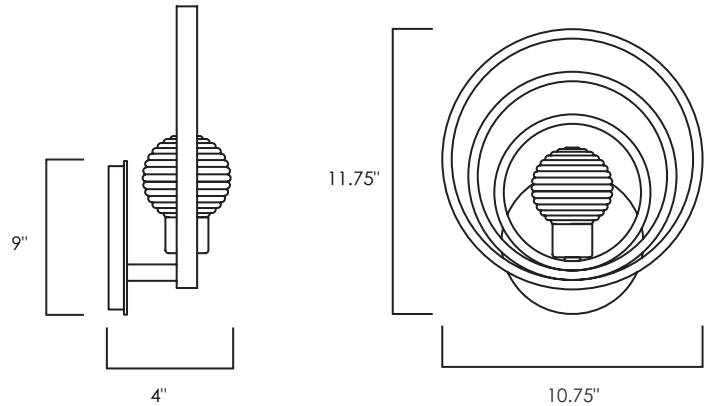

STUDIO•M

A Maxim Group Company
StudioMlighting.com • 1.626.956.4209

Job Name:	Job Type:
Quantity:	Comments: