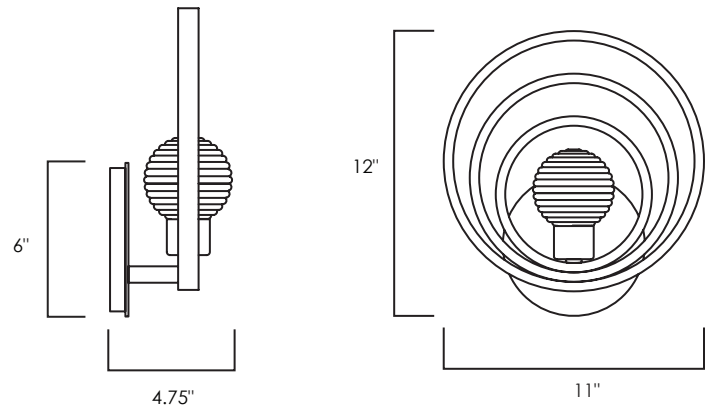

STUDIO•M

A Maxim Group Company
StudioMlighting.com • 1.626.956.4209

Job Name:	Job Type:
Quantity:	Comments: