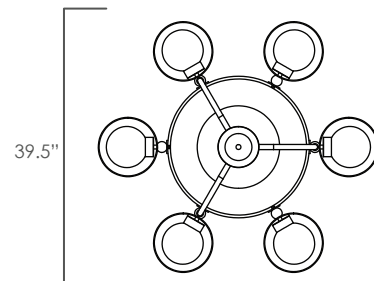

*max overall height

STUDIO•M

A Maxim Group Company
StudioMlighting.com • 1.626.956.4209

Job Name:	Job Type:
Quantity:	Comments: