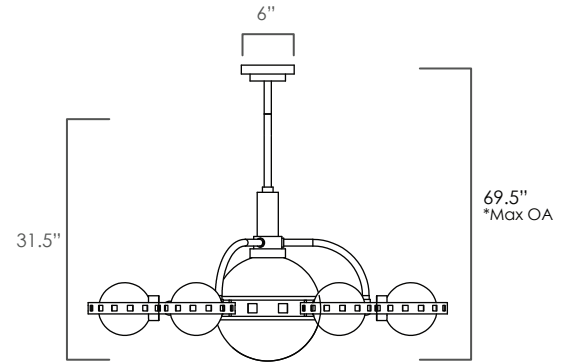

*max overall height

STUDIO•M

A Maxim Group Company
StudioMlighting.com • 1.626.956.4209

Job Name:	Job Type:
Quantity:	Comments: