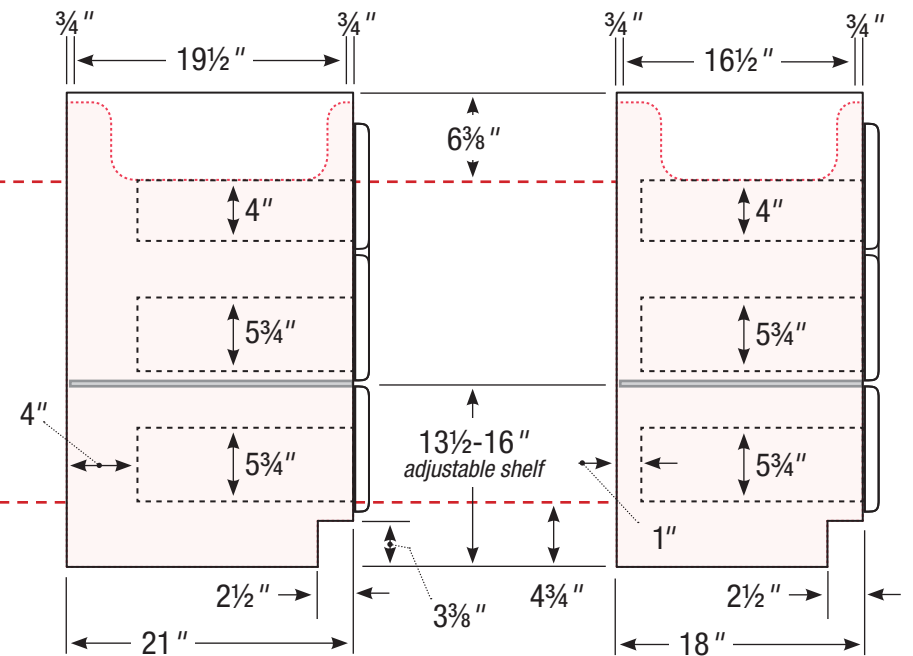

Basin placement range varies with brand and model. Shown is for Kohler 2210.

Internal Dividers ■■■■■■

42" Vanity

42" wide
34 1/2" tall
21" or 18" front-to-back

21" or 18" front-to-back option

Internal Dividers ■■■■■■