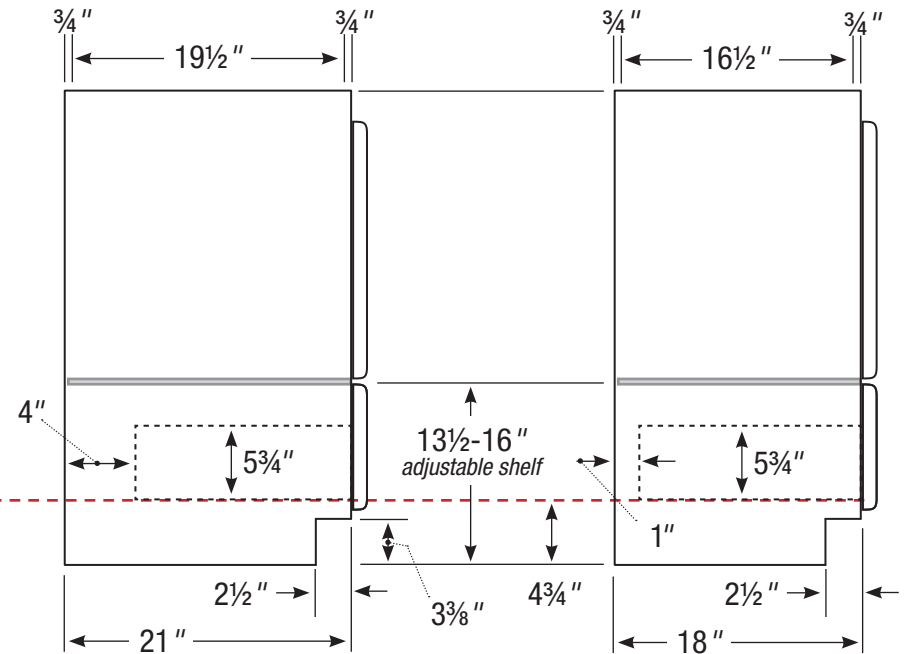

Basin placement range varies with brand and model.
Shown is for Kohler 2210.

21" or 18" front-to-back option

30" Vanity

No side drawers

30" wide

34 1/2" tall

21" or 18" front-to-back