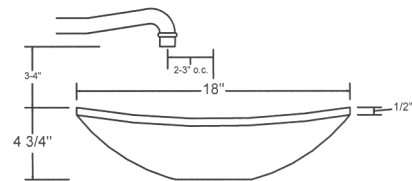

## EC-20 SLICE VESSEL

©2008 STONE FOREST, INC.

- Available in:  
Multi-color onyx (MO)
- All polished.
- Approx thickness at drain is 1".  
Required drain use 9054D Grid  
Drain. This can be supplied by  
Stone Forest at your request in  
select finishes.
- Do not use pop-up drains.
- Do not use plumbers putty.
- Approx 40 lbs.
- cUPC® listed.

TOP VIEW

FRONT VIEW

SIDE VIEW