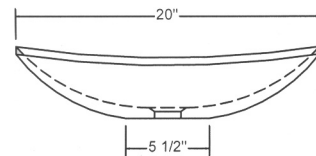

## EC-20 SLICE VESSEL

©2008 STONE FOREST, INC.

- Available in:  
Multi-color onyx (MO)
- All polished.
- Approx thickness at drain is 1".  
Required drain use 9054D Grid  
Drain. This can be supplied by  
Stone Forest at your request in  
select finishes.
- Do not use pop-up drains.
- Do not use plumbers putty.
- Approx 40 lbs.
- cUPC® listed.

TOP VIEW

FRONT VIEW

SIDE VIEW