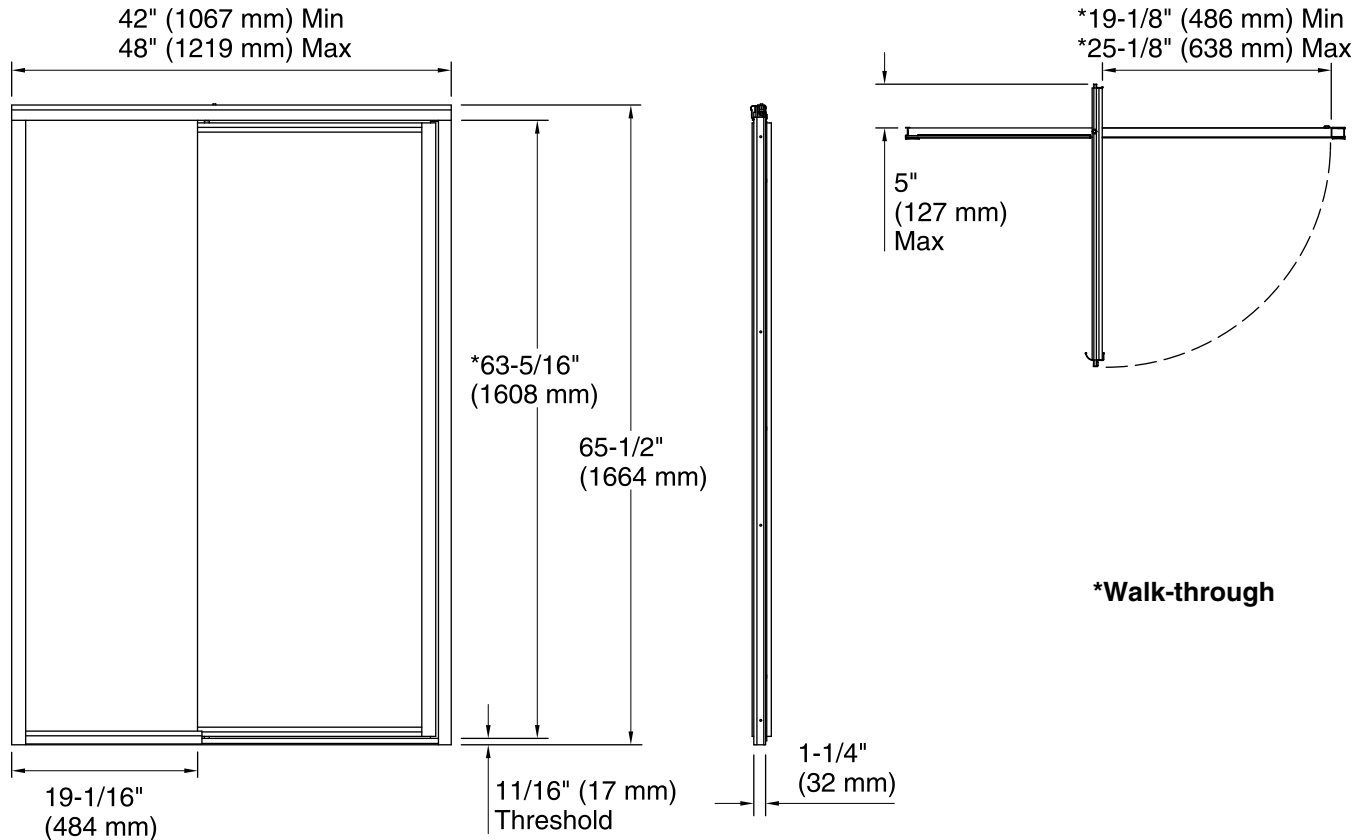

Features

- Framed, 1/8" (3 mm) thick tempered glass door and 3/16" (5 mm) thick tempered glass in-line panel.
- Pivot bushings provide smooth, silent operation.
- Full-length magnetic door latch provides secure door closure.
- Threshold conveniently directs water back into shower.
- Full-length handle for easy operation.

Technical Information

All product dimensions are nominal.

Installation type: For shower base installation

Opening Width - Min: 42" (1067 mm)

Opening Width - Max: 48" (1219 mm)

Walk-through - Min: 19-1/8" (486 mm)

Walk-through - Max: 25-1/8" (638 mm)

Glass thickness: 1/8" (3 mm)

Notes

Install this product according to the installation guide.

The vertical opening should be a minimum of 67" (1702 mm) to allow for installation clearance.