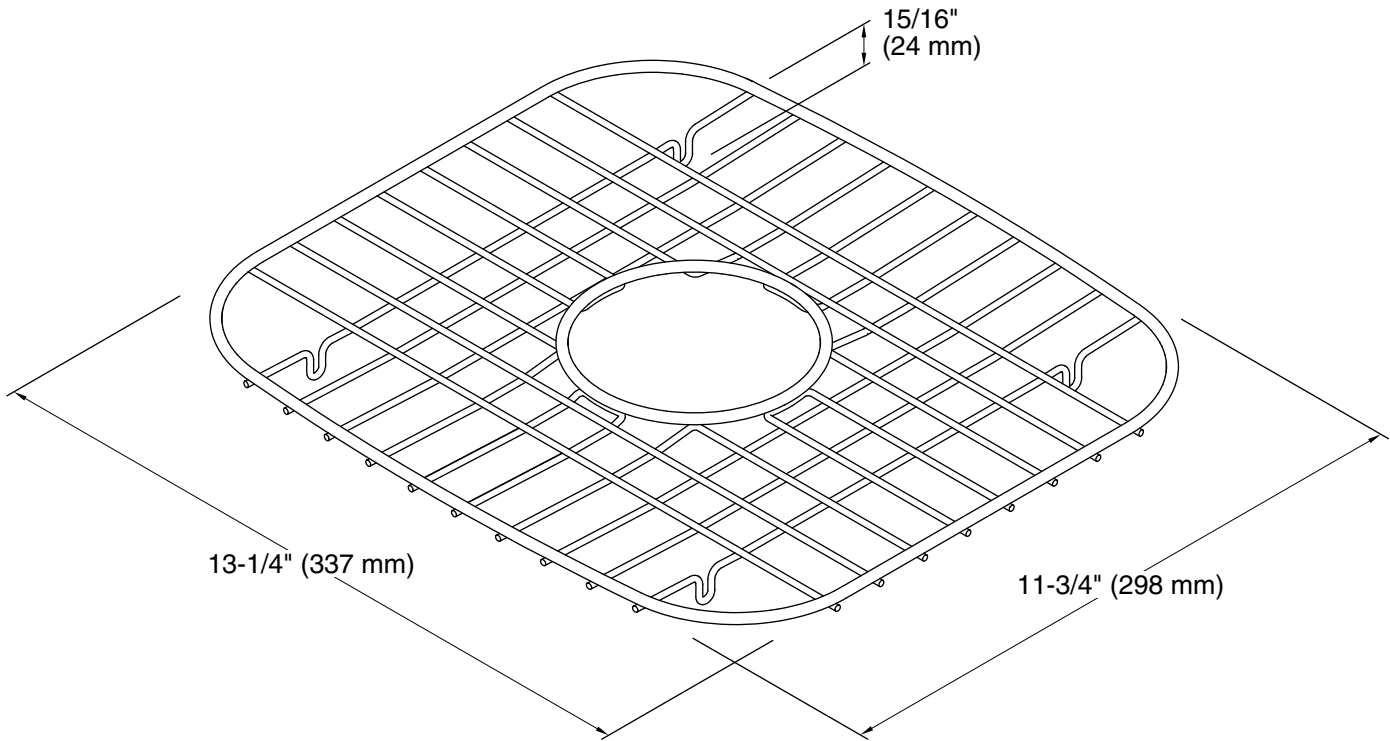

Technical Information

All product dimensions are nominal.

Material: Stainless Steel