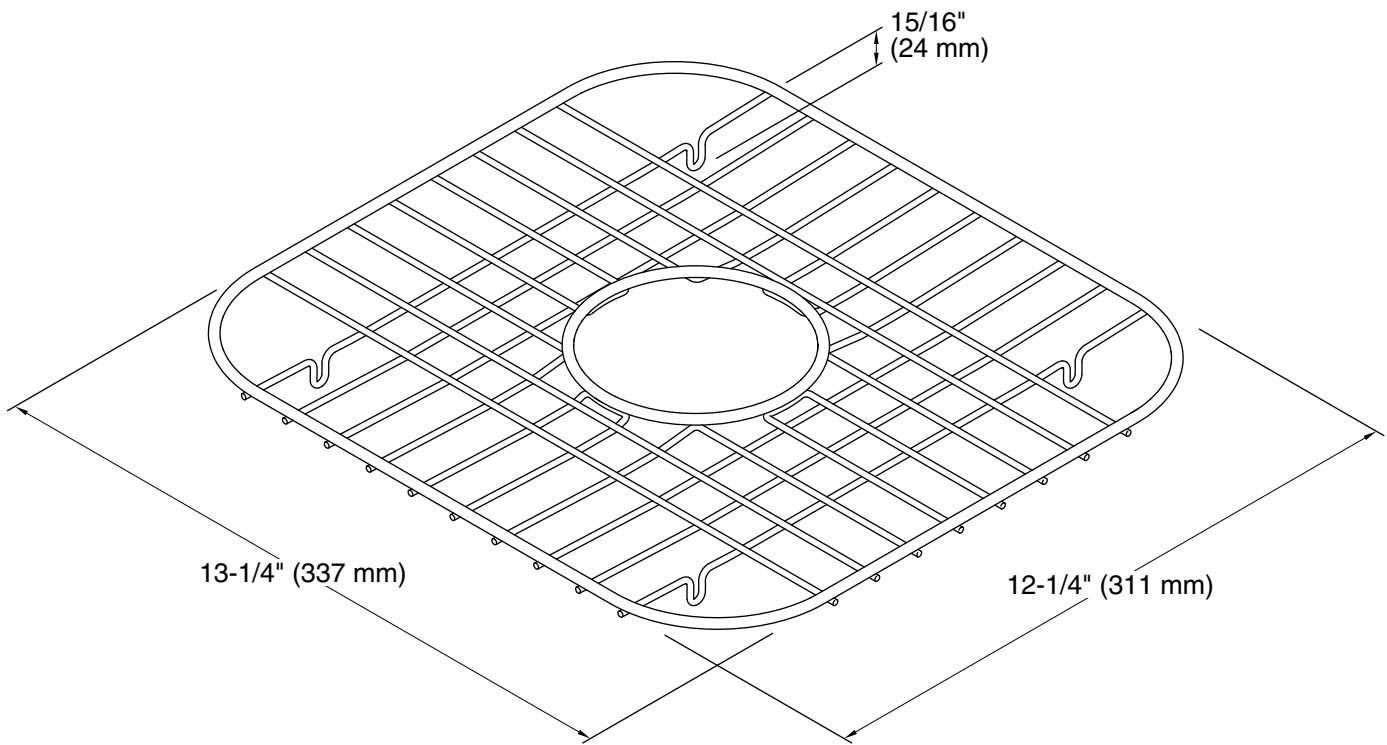

Technical Information

All product dimensions are nominal.

Material: Stainless Steel