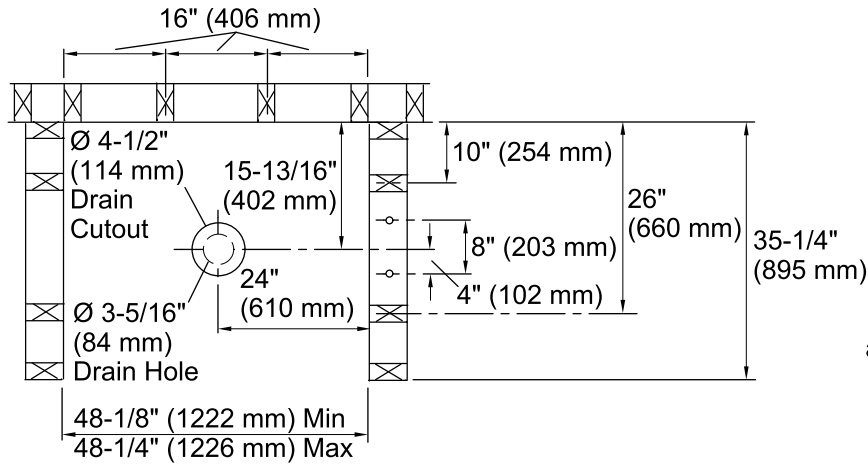

Features

- Modular design allows it to be moved around corners and through doorways with ease.
- Durable high gloss finish.
- Convenient shelves provide generous storage space.
- Shaving ledge/foot rest for added comfort.
- Curve wall design for a smooth look and feel.
- 48" (1219 mm) x 34" (864 mm) x 75-3/4" (1926 mm) complete unit finished dimensions.

Components

Product includes:

- 72205100 36" Shower End Wall Set
- 72121100 48" Shower Base
- 72222100 48" Shower Back Wall

Codes/Standards

- CSA B45.5/IAPMO Z124
- ASTM E162
- ASTM E662
- Greenguard UL 2818 - Gold
- HUD, UM Bulletin 73

STERLING

A KOHLER COMPANY

Ensemble™ 48" Curve Shower 72220100

Technical Information

All product dimensions are nominal.

Installation: 3-Wall Alcove

Drain location: Center

Door height required: 70-1/2" (1791 mm)

Door width required: 44-5/8" (1133 mm)

Notes

Install this product according to the installation guide.

Double studding is recommended for pivot shower door installations.

Studs should be positioned roughly as shown.