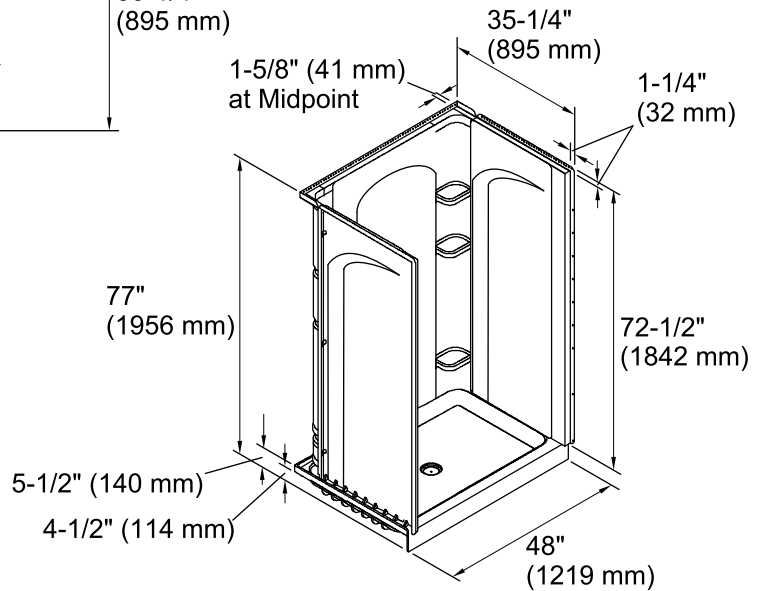

Features

- Modular design allows it to be moved around corners and through doorways with ease.
- Durable high gloss finish.
- Convenient shelves provide generous storage space.
- Shaving ledge/foot rest for added comfort.
- Curve wall design for a smooth look and feel.
- 48" (1219 mm) x 34" (864 mm) x 75-3/4" (1926 mm) complete unit finished dimensions.

Components

Product includes:

- 72205100 36" Shower End Wall Set
- 72121100 48" Shower Base
- 72222100 48" Shower Back Wall

Codes/Standards

- CSA B45.5/IAPMO Z124
- ASTM E162
- ASTM E662
- Greenguard UL 2818 - Gold
- HUD, UM Bulletin 73

STERLING

A KOHLER COMPANY

Ensemble™ 48" Curve Shower 72220100

Technical Information

All product dimensions are nominal.

Installation: 3-Wall Alcove

Drain location: Center

Door height required: 70-1/2" (1791 mm)

Door width required: 44-5/8" (1133 mm)

Notes

Install this product according to the installation guide.

Double studding is recommended for pivot shower door installations.

Studs should be positioned roughly as shown.