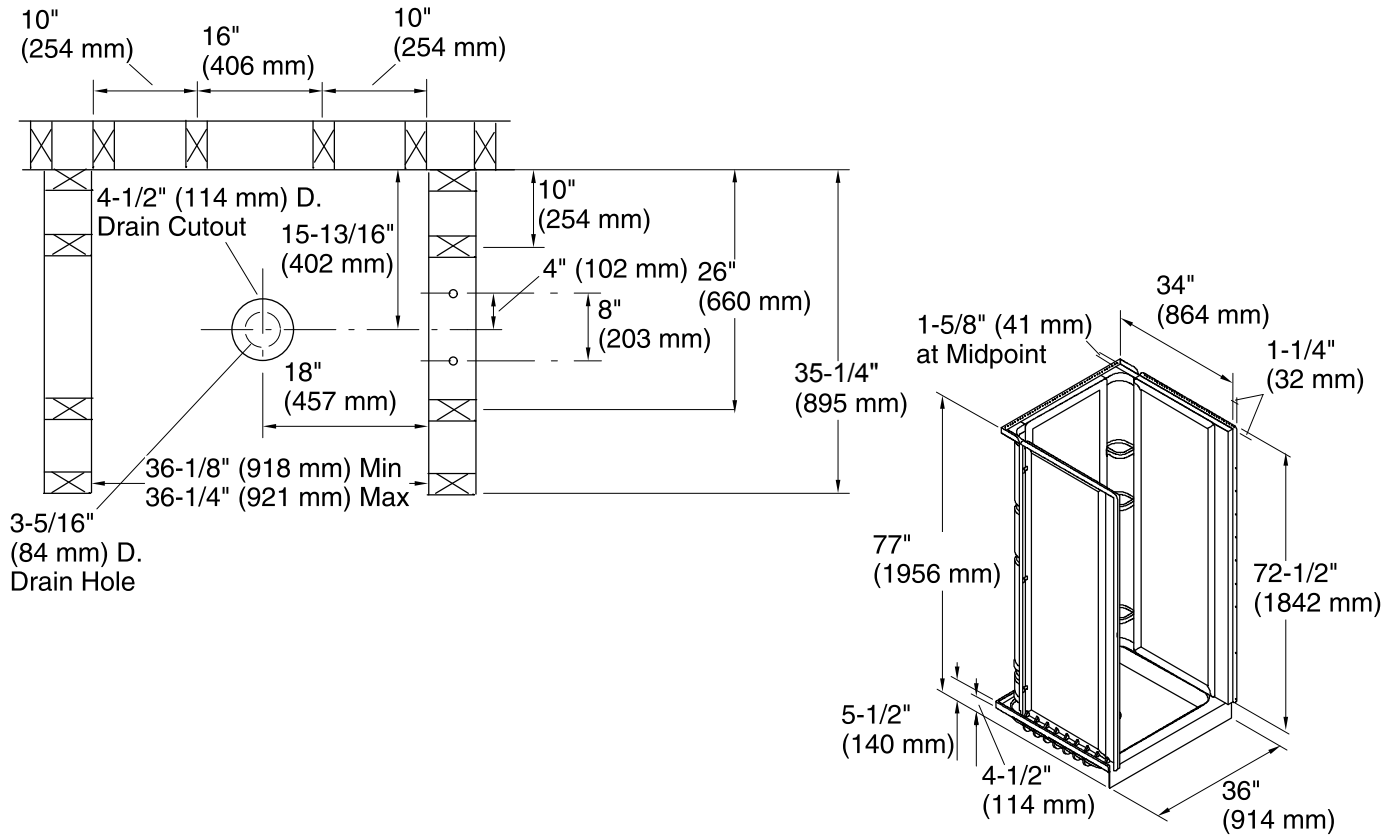

Technical Information

All product dimensions are nominal.

Notes

Install this product according to the installation guide.

Double studding is recommended for pivot shower door installations.

Studs should be positioned roughly as shown.