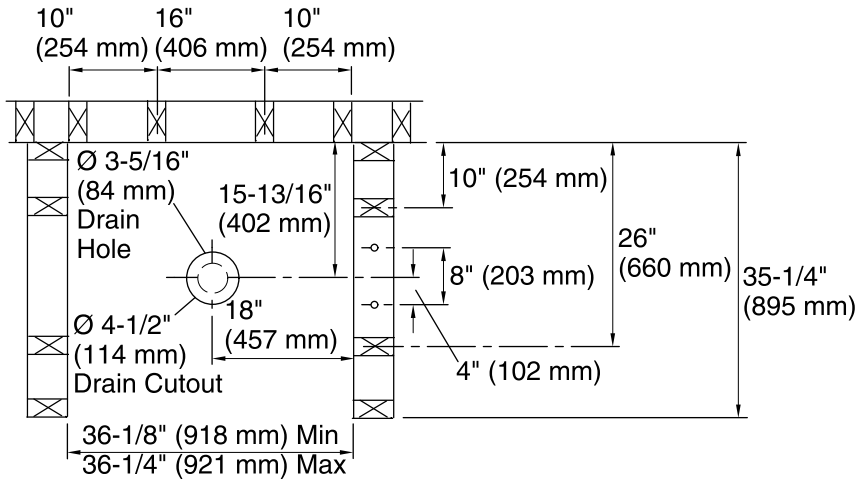

**Components**

Product includes:

- 72105100 36" Shower End Wall Set
- 72101100 36" Shower Base
- 72102100 36" Shower Back Wall

**Codes/Standards**

- CSA B45.5/IAPMO Z124
- ASTM E162
- ASTM E662
- Greenguard UL 2818 - Gold
- HUD, UM Bulletin 73

### Technical Information

All product dimensions are nominal.

Installation: 3-Wall Alcove

Drain location: Center

Door height required: 70-1/2" (1791 mm)

Door width required: 32-5/8" (829 mm)