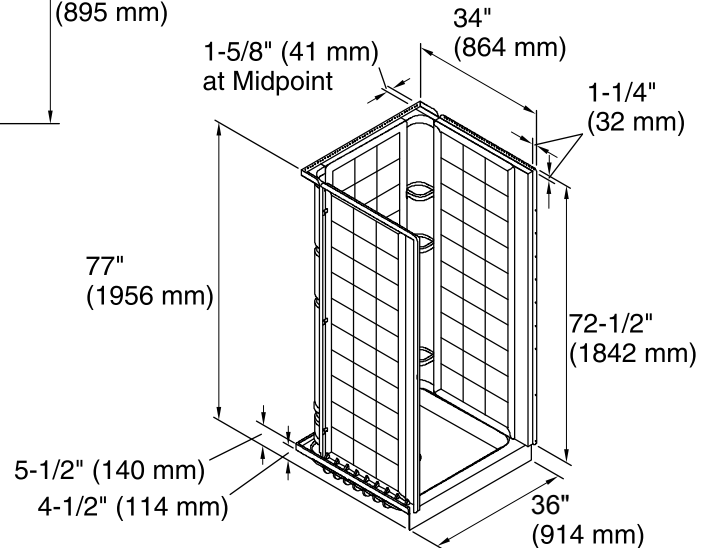

**Features**

- Modular design allows it to be moved around corners and through doorways with ease.
- Durable high gloss finish.
- Convenient shelves provide generous storage space.
- Shaving ledge/foot rest for added comfort.
- Realistic tile wall surround.
- 36" (914 mm) x 34" (864 mm) x 75-3/4" (1926 mm) complete unit finished dimensions.

**Components**

Product includes:

- 72105100 36" Shower End Wall Set
- 72101100 36" Shower Base
- 72102100 36" Shower Back Wall

**Codes/Standards**

- CSA B45.5/IAPMO Z124
- ASTM E162
- ASTM E662
- Greenguard UL 2818 - Gold
- HUD, UM Bulletin 73

### Technical Information

All product dimensions are nominal.

Installation: 3-Wall Alcove

Drain location: Center

Door height required: 70-1/2" (1791 mm)

Door width required: 32-5/8" (829 mm)