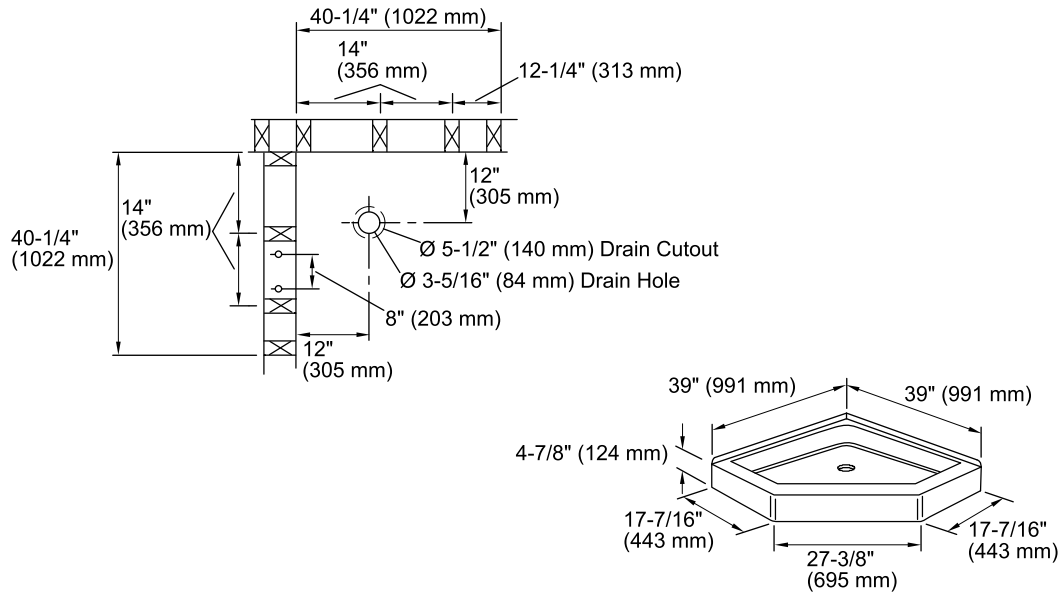

Intrigue™

39" Neo-Angle Shower Base

72041100

Features

- Durable high gloss finish.
- 39" (991 mm) x 39" (991 mm) x 4-7/8" (124 mm) base finished dimensions.

Material

- Compression molded from our exclusive Vikrell® material.

Installation

- Suitable for tile down application or with STERLING wall surround.

Codes/Standards

CSA B45.5/IAPMO Z124
ASTM E162
ASTM E662
Greenguard UL 2818 - Gold
HUD, UM Bulletin 73

STERLING® Warranty - Fixtures Made of Solid Vikrell Material

Technical Information

All product dimensions are nominal.

Installation: Corner

Drain location: Center

Notes

Install this product according to the installation guide.