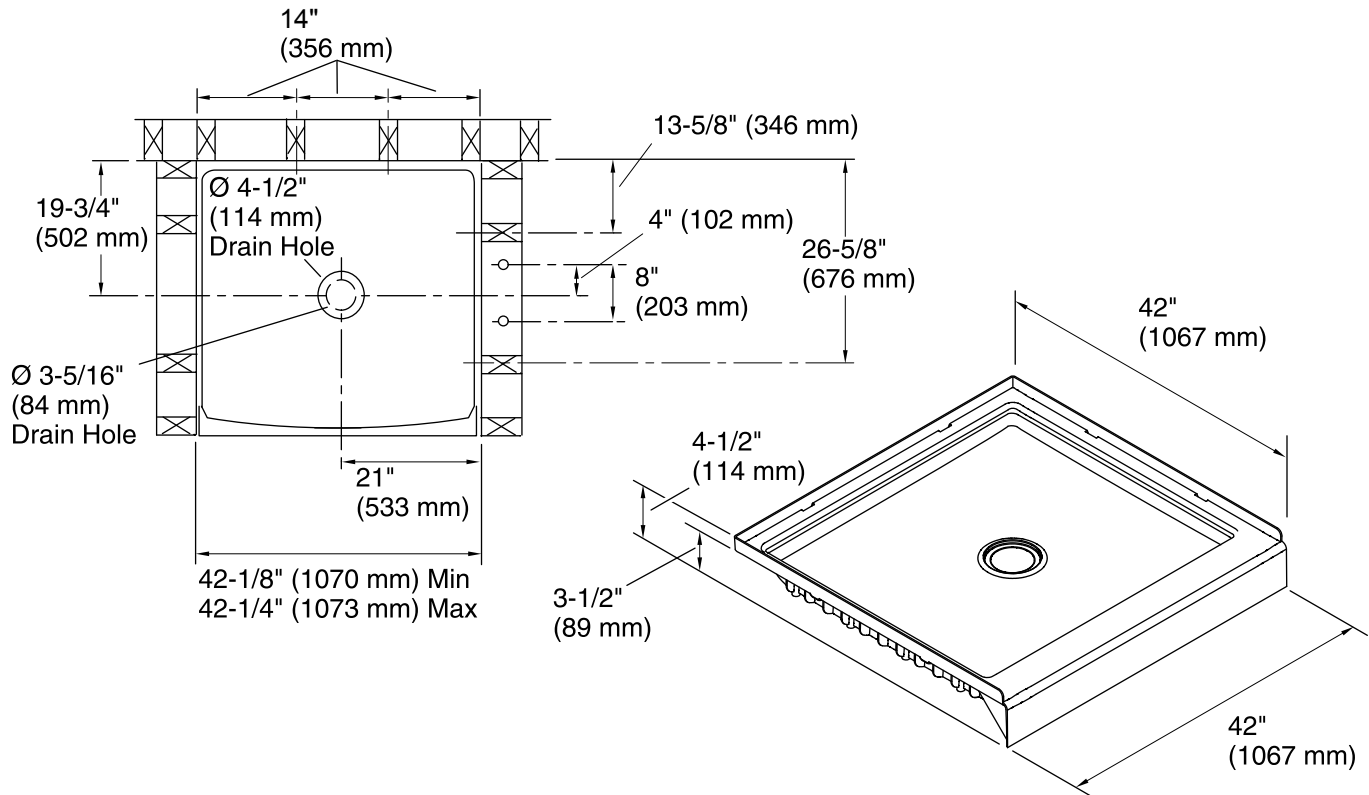

Technical Information

All product dimensions are nominal.

Installation: 3-Wall Alcove

Drain location: Center

Basin area, bottom: 33-13/16" x 36-5/16" (859 mm x 922 mm)