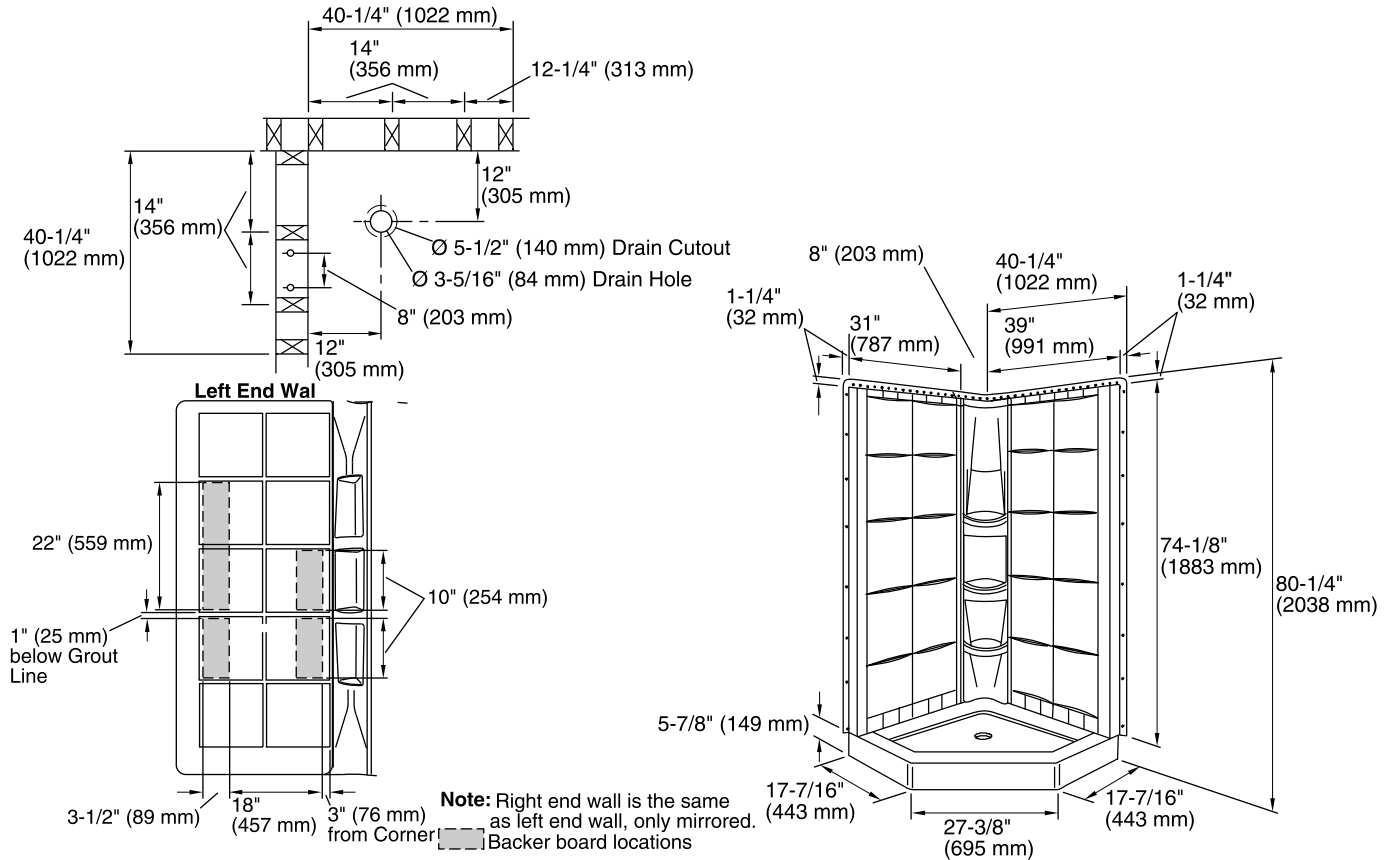

#### Color Code Description

- |  |    |         |
|--|----|---------|
|  | 0  | White   |
|  | 96 | Biscuit |

**Technical Information**

All product dimensions are nominal.

Installation: Corner

Drain location: Center

Door height required: 74" (1880 mm)

Door width required: 15-7/8" (403 mm)

**Notes**

Install this product according to the installation guide.

Studs should be positioned roughly as shown.

Double studding is recommended for pivot shower door installations.