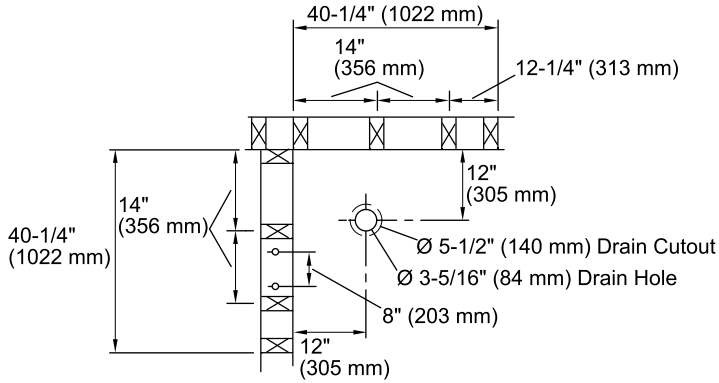

Intrigue™

39" Neo-Angle Tile Shower

72040100

Features

- Modular design allows it to be moved around corners and through doorways with ease.
- Durable high gloss finish.
- Realistic tile pattern with three convenient shelves in the corner for ample storage.
- 39" (991 mm) x 39" (991 mm) x 79" (2006 mm) complete unit finished dimensions.

0	White
---	-------

96	Biscuit
----	---------

USA/Canada: 1-800-STERLING (1-800-783-7546)

Kohler Co. reserves the right to make revisions without notice to product specifications.

For the most current Specification Sheet, go to www.sterlingplumbing.com.

8-11-2015 00:54

Technical Information

All product dimensions are nominal.

Installation: Corner

Drain location: Center

Door height required: 74" (1880 mm)

Door width required: 27-3/8" (695 mm)

Notes