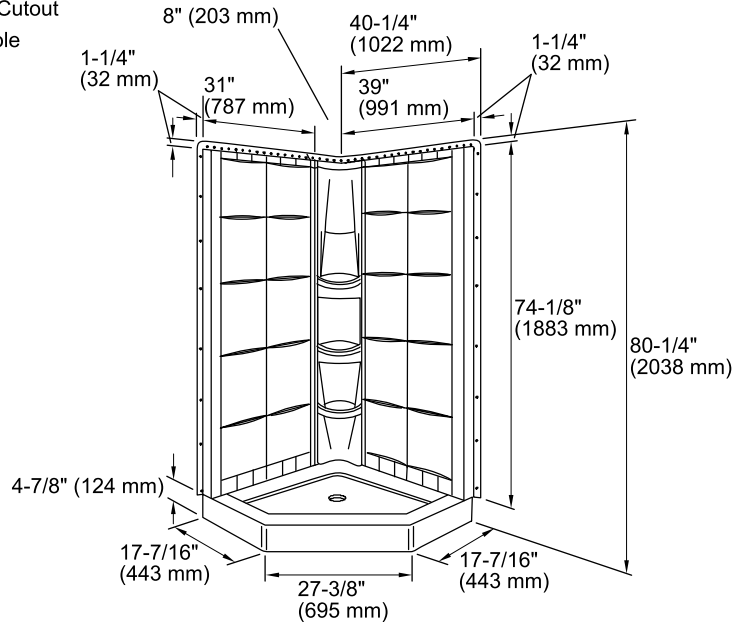

Intrigue™

39" Neo-Angle Tile Shower

72040100

Features

- Modular design allows it to be moved around corners and through doorways with ease.
- Durable high gloss finish.
- Realistic tile pattern with three convenient shelves in the corner for ample storage.
- 39" (991 mm) x 39" (991 mm) x 79" (2006 mm) complete unit finished dimensions.

0	White
---	-------

96	Biscuit
----	---------

USA/Canada: 1-800-STERLING (1-800-783-7546)

Kohler Co. reserves the right to make revisions without notice to product specifications.

For the most current Specification Sheet, go to www.sterlingplumbing.com.

8-11-2015 00:54

Technical Information

All product dimensions are nominal.

Installation: Corner

Drain location: Center

Door height required: 74" (1880 mm)

Door width required: 27-3/8" (695 mm)

Notes