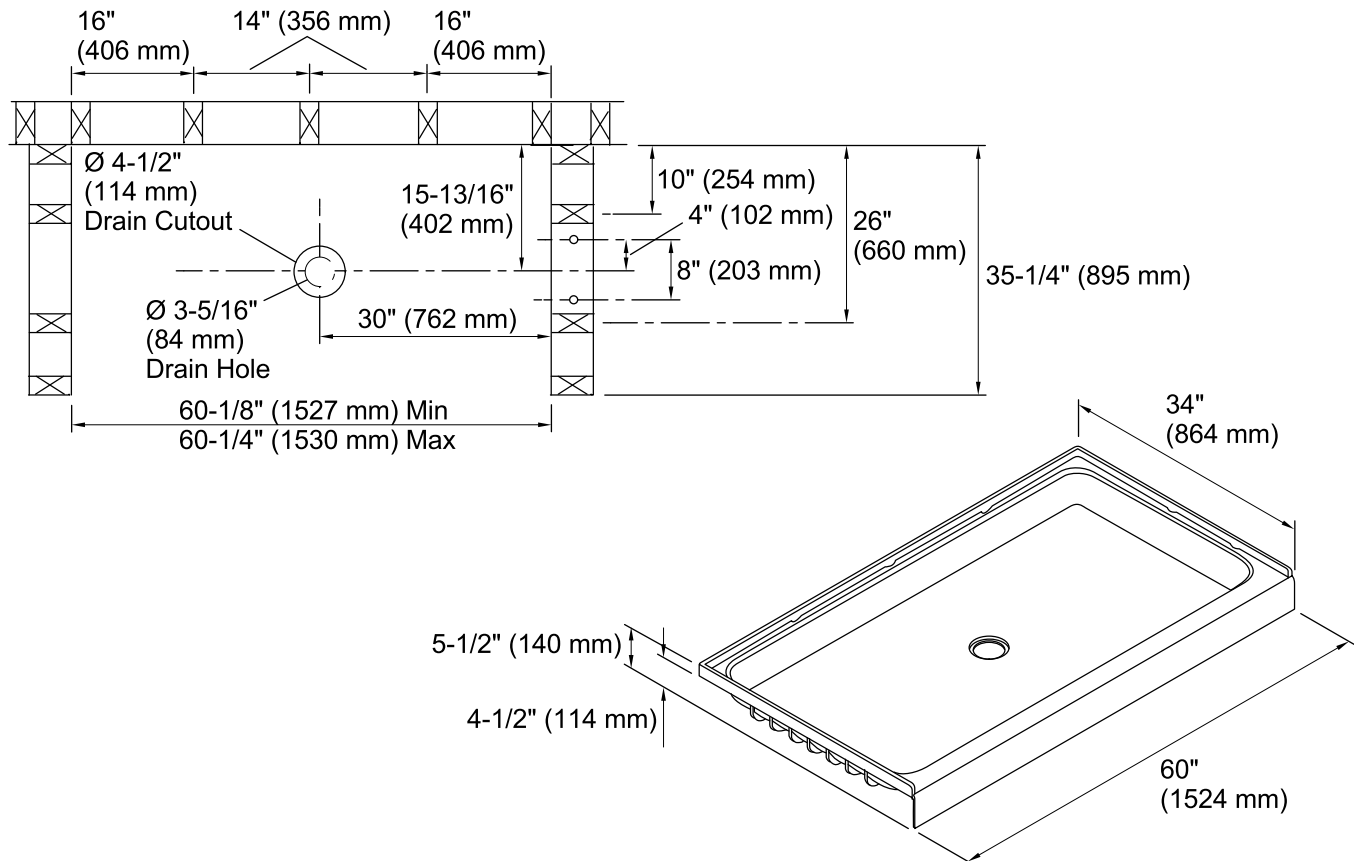

## 60" Shower Base

#### Features

- Durable high gloss finish.
- 60" (1524 mm) x 34" (864 mm) x 4-1/2" (114 mm) base finished dimensions.

For the most current Specification Sheet, go to [www.sterlingplumbing.com](http://www.sterlingplumbing.com).

12-3-2017 04:02

**Technical Information**

All product dimensions are nominal.

Installation: 3-Wall Alcove