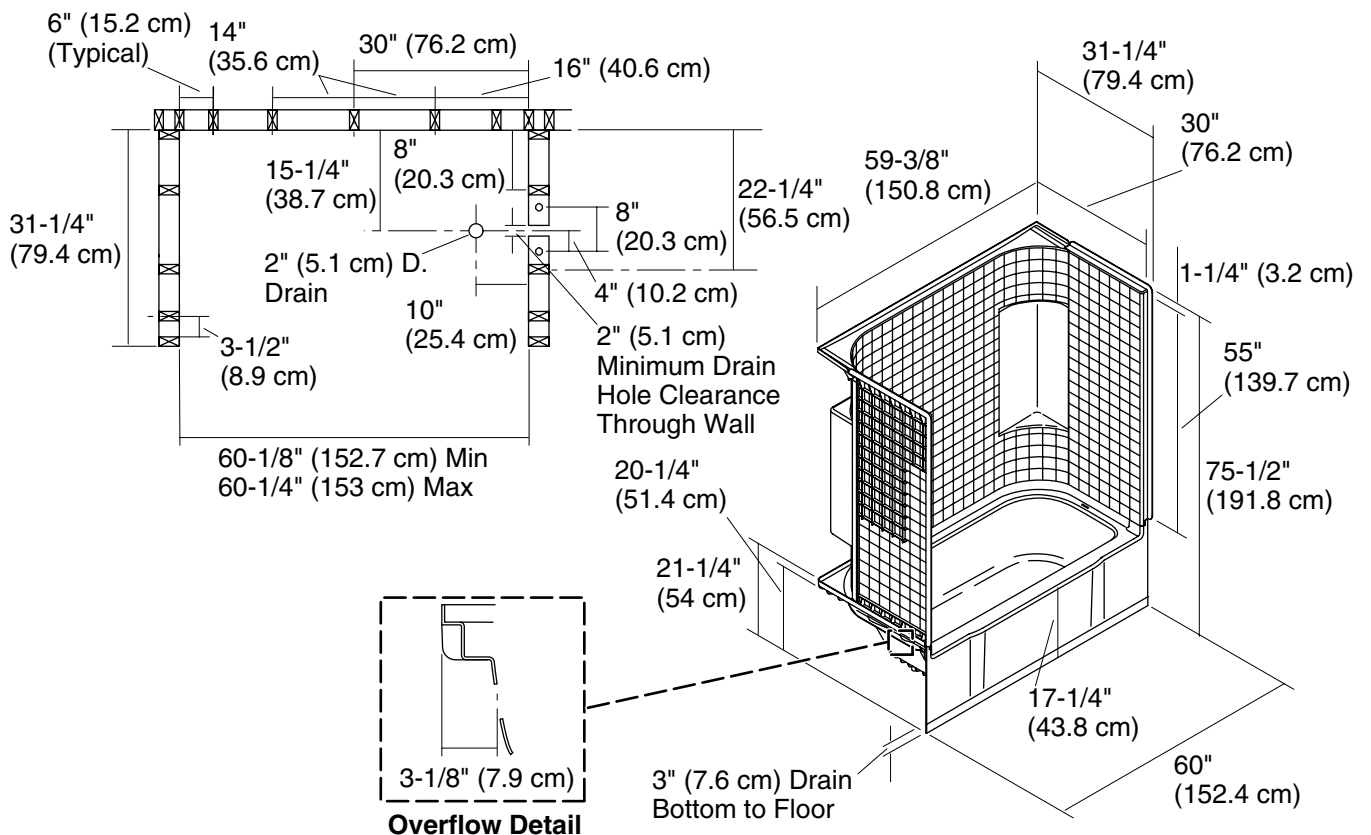

STERLING®

A KOHLER COMPANY

ACCORD®

Features

- Compression molded from our exclusive solid Vikrell® material
- Above-floor-drain (AFD) rough-in
- Durable high-gloss finish
- Modular 4-piece design
- Pivot "snap together" installation
- Wall surround available with smooth finish or glazed tile appearance
- 10-year consumer/3-year commercial limited warranty
- Caulkless seam installation
- 17-1/4" (43.8 cm) bath depth (floor to top of threshold)
- 60-1/4" (153 cm) x 31-1/4" (79.4 cm) x 75-1/2" (191.8 cm) complete unit rough-in dimensions include flanges
- 60" (152.4 cm) x 30" (76.2 cm) x 74-1/4" (188.6 cm) complete unit finished dimensions

Technical Information

Fixture*:	
Basin area:	
Bathing well	46-1/4" (117.5 cm) x 20-1/2" (52.1 cm)
Top area	52-1/4" (132.7 cm) x 22-1/2" (57.2 cm)
To overflow:	
Water depth	11" (27.9 cm)
Capacity	34 gal (128.7 L)
* Approximate measurements for comparison only.	

Model	door maximum width	door maximum height
71140112	56-3/4" (144.1 cm)	56-1/2" (143.5 cm)
71140122		
71240112		
71240122		

Installation Notes

Install this product according to the installation guide.

Size the drain hole clearance to fit the drain assembly that will be used.

Studs should be positioned roughly as shown.

Bath cannot be installed without the wall surround.

The width of the module gets 5/8" (1.6 cm) narrower at the back. Furring strips (approximately 1/4" (6 mm)) should be used at the back corner studs if drywall will overlap the nailing flange.