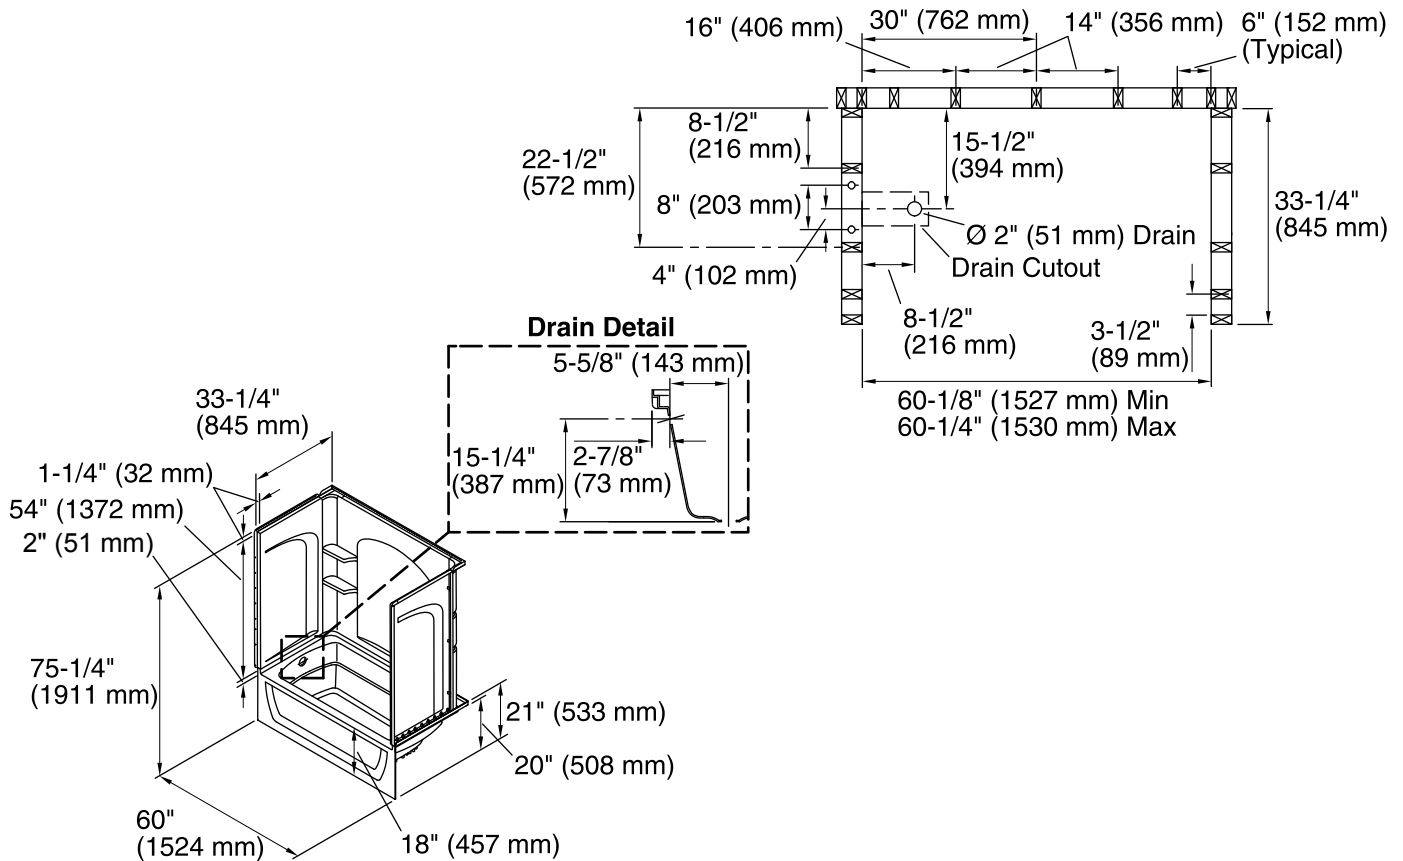

### Features

- Modular design allows it to be moved around corners and through doorways with ease.
- Durable high gloss finish.
- Curve wall with a smooth, contemporary look and ample shelving.
- 18" (457mm) bath depth (floor to top of threshold).
- 2" (51 mm) wainscot/tile ledge.
- 60" (1524 mm) x 32" (813 mm) x 74" (1880 mm) complete unit finished dimensions.

### Components

Product includes:

71224100 60" x 32" Curve Bath/Shower Wall Set

71121110 32" (813 mm) Bath

### Technical Information

All product dimensions are nominal.

Installation: 3-Wall Alcove

Drain location: Left

Basin area, bottom: 42" x 20" (1067 mm x 508 mm)

Basin area, top: 54" x 26" (1372 mm x 660 mm)

Water depth: 13-3/4" (349 mm)

Water capacity: 55 gal (208.2 L)

Door height required: 55-1/2" (1410 mm)

Door width required: 57-11/16" (1465 mm)