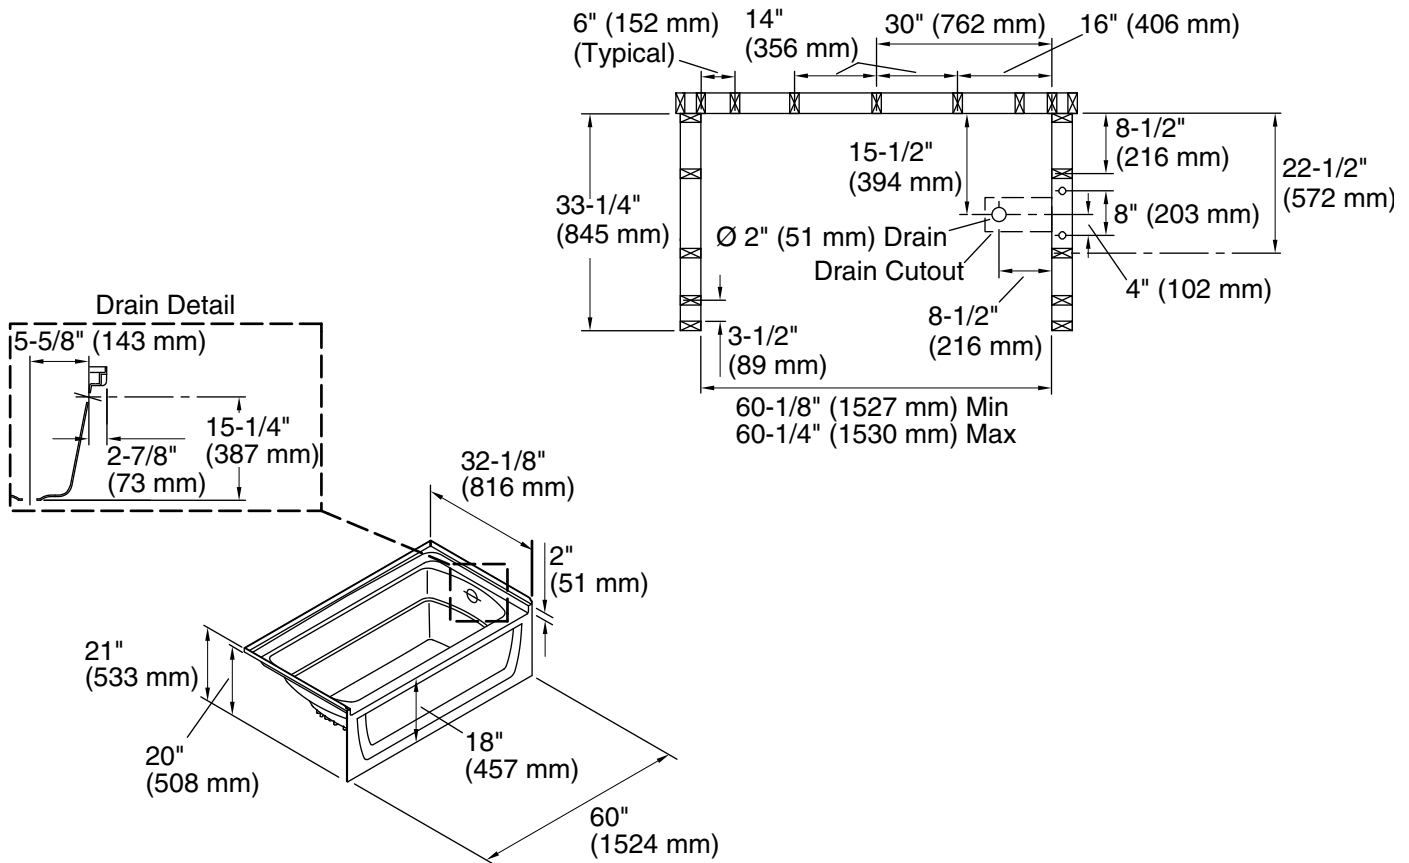

Ensemble™

60" x 32" bath with right-hand drain
71121120

Features

- Extra-deep bathing well for added comfort.
- 18" (457 mm) bath depth (floor to top of threshold).
- Durable high-gloss finish provides a smooth, shiny surface that is easy to clean.
- Integral apron for quick installation.
- 2" wainscot allows tile-down installation above bath deck.
- 60" (1524 mm) x 32" (813 mm) x 20" (508 mm) complete unit finished dimensions.

Technical Information

All product dimensions are nominal.

Installation:	Three-wall alcove
Drain location:	Right
Basin area, bottom:	42" x 20" (1067 mm x 508 mm)
Basin area, top:	54" x 26" (1372 mm x 660 mm)
Water depth:	13-3/4" (349 mm)
Water capacity:	55 gal (208.2 L)
Minimum flat for door:	3" (76 mm)
Maximum door width:	57-11/16" (1465 mm)