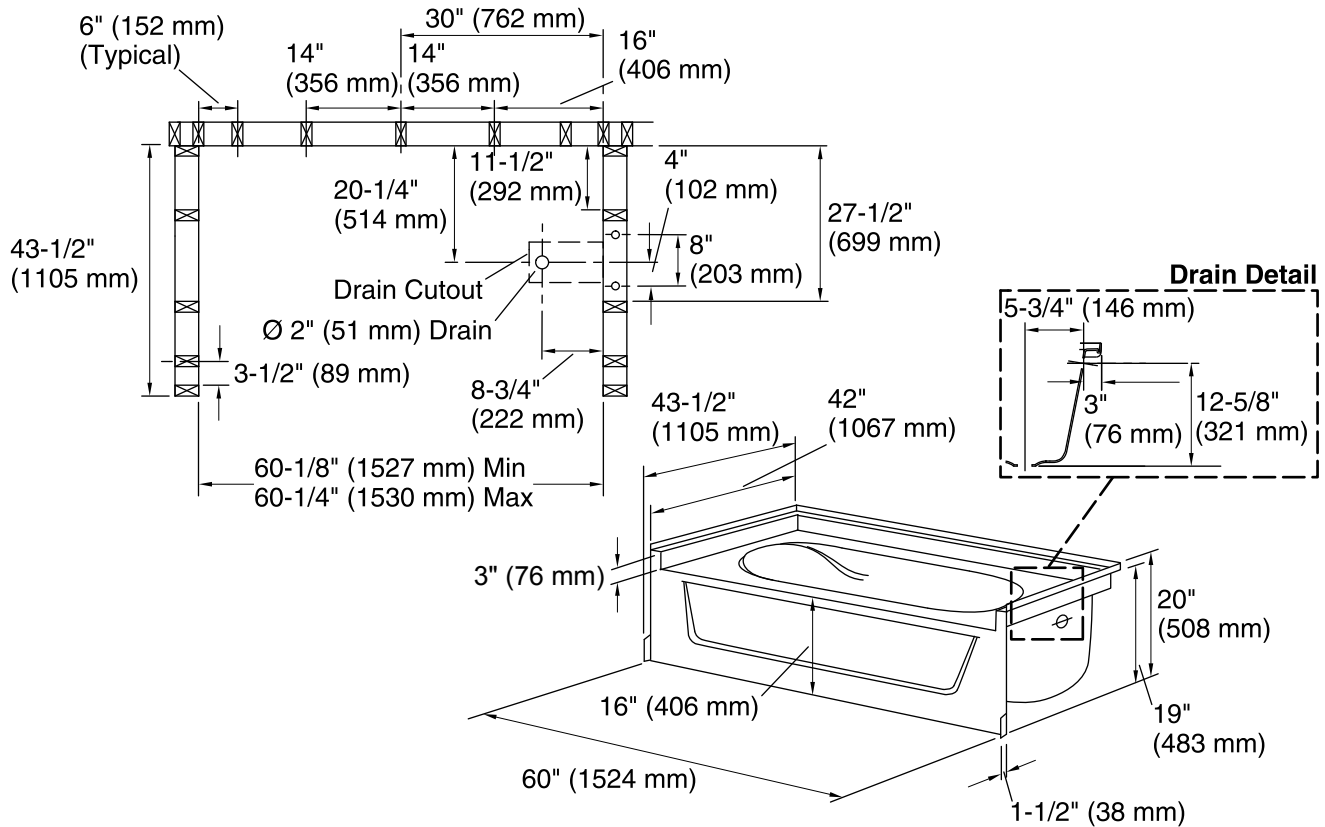

### Features

- Durable high gloss finish.
- Gentle sloping back, neck, and armrests.
- Integral apron eliminates installation step.
- 3" (76 mm) wainscot/tile ledge.
- 16" (406 mm) bath depth (floor to top of threshold).
- 60" (1524 mm) x 42" (1066 mm) x 19" (483 mm) complete unit finished dimensions.

### Technical Information

All product dimensions are nominal.

Installation: 3-Wall Alcove

Drain location: Right

Basin area, bottom: 40" x 27" (1016 mm x 686 mm)

Basin area, top: 52" x 35" (1321 mm x 889 mm)

Water depth: 11" (279 mm)

Water capacity: 55 gal (208.2 L)

Door width required: 58-1/2" (1486 mm)