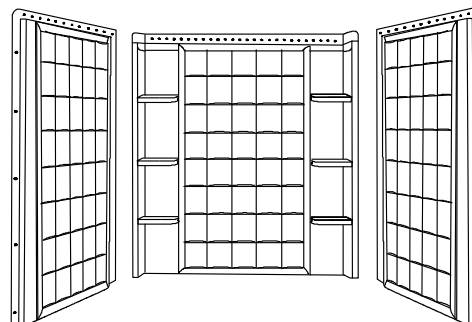

Ensemble™

60" x 36" Bath/Shower Wall Set

71104100

Features

- Modular design allows it to be moved around corners and through doorways with ease.
- Durable high gloss finish.
- Realistic tile wall surround features molded-in shelves for generous storage space.

Material

- Compression molded from our exclusive solid Vikrell® material.

Installation

- Some caulk required for proper installation.

Codes/Standards

CSA B45.5/IAPMO Z124
ASTM E162
ASTM E662
Greenguard UL 2818 - Gold

STERLING® Warranty - Fixtures Made of Solid Vikrell Material

See website for detailed warranty information.

Available Color/Finishes

Color tiles intended for reference only.

Color	Code	Description

	0	White
	96	Biscuit

USA/Canada: 1-800-STERLING (1-800-783-7546)

Kohler Co. reserves the right to make revisions without notice to product specifications.

For the most current Specification Sheet, go to www.sterlingplumbing.com.

8-11-2015 02:41