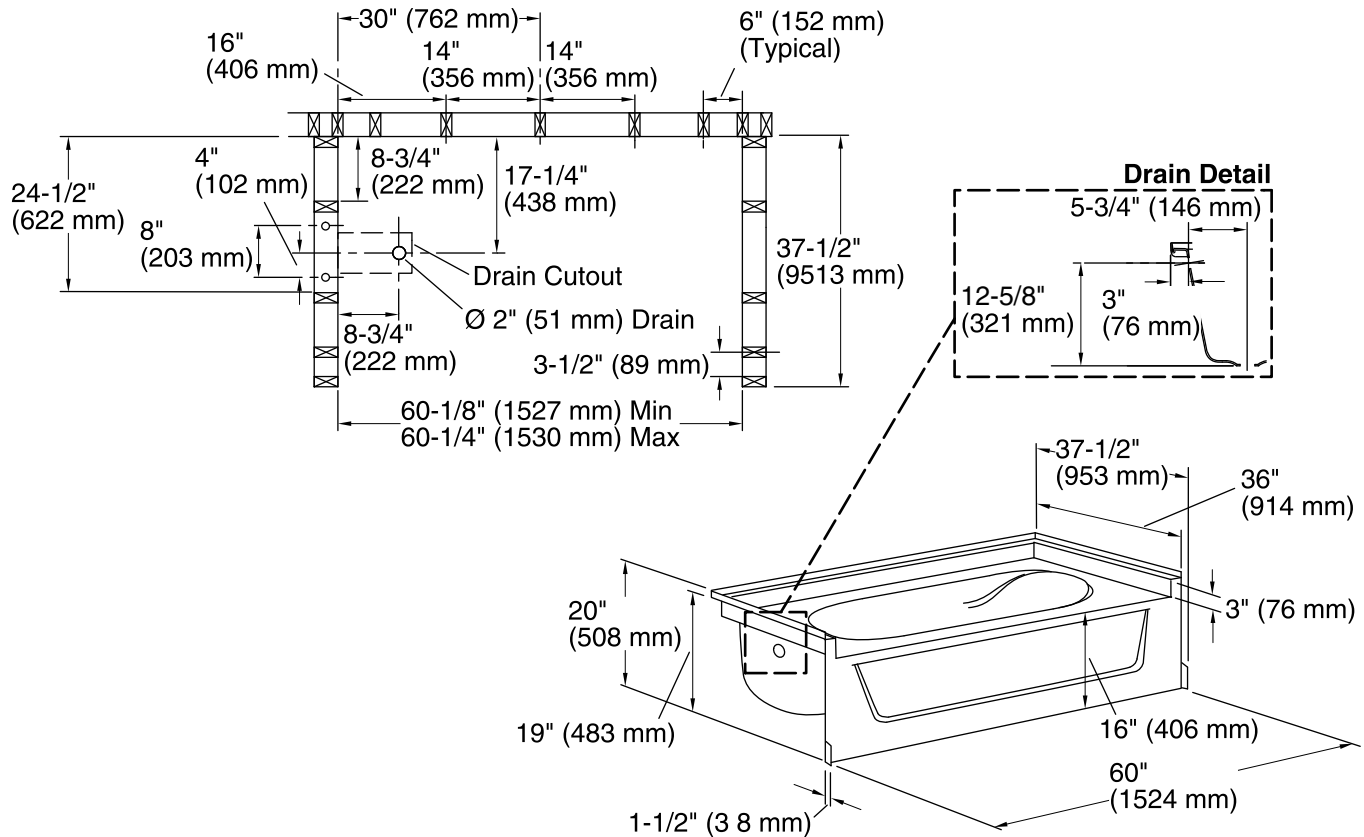

### Features

- Durable high gloss finish.
- Gentle sloping back, neck, and armrests.
- Integral apron eliminates installation step.
- 3" (76 mm) wainscot/tile ledge.
- 16" (406 mm) bath depth (floor to top of threshold).
- 60" (1524 mm) x 36" (914 mm) complete unit finished dimensions.

### Technical Information

All product dimensions are nominal.

Installation: 3-Wall Alcove

Drain location: Left

Basin area, bottom: 40" x 21" (1016 mm x 533 mm)

Basin area, top: 52" x 29" (1321 mm x 737 mm)

Water depth: 11" (279 mm)

Water capacity: 40 gal (151.4 L)

Door width required: 58-1/2" (1486 mm)

### Notes

Measure your actual product for roughing-in details.

Install this product according to the installation guide.

Size the drain hole clearance to fit the drain assembly that will be used.

Stud positioning is critical.