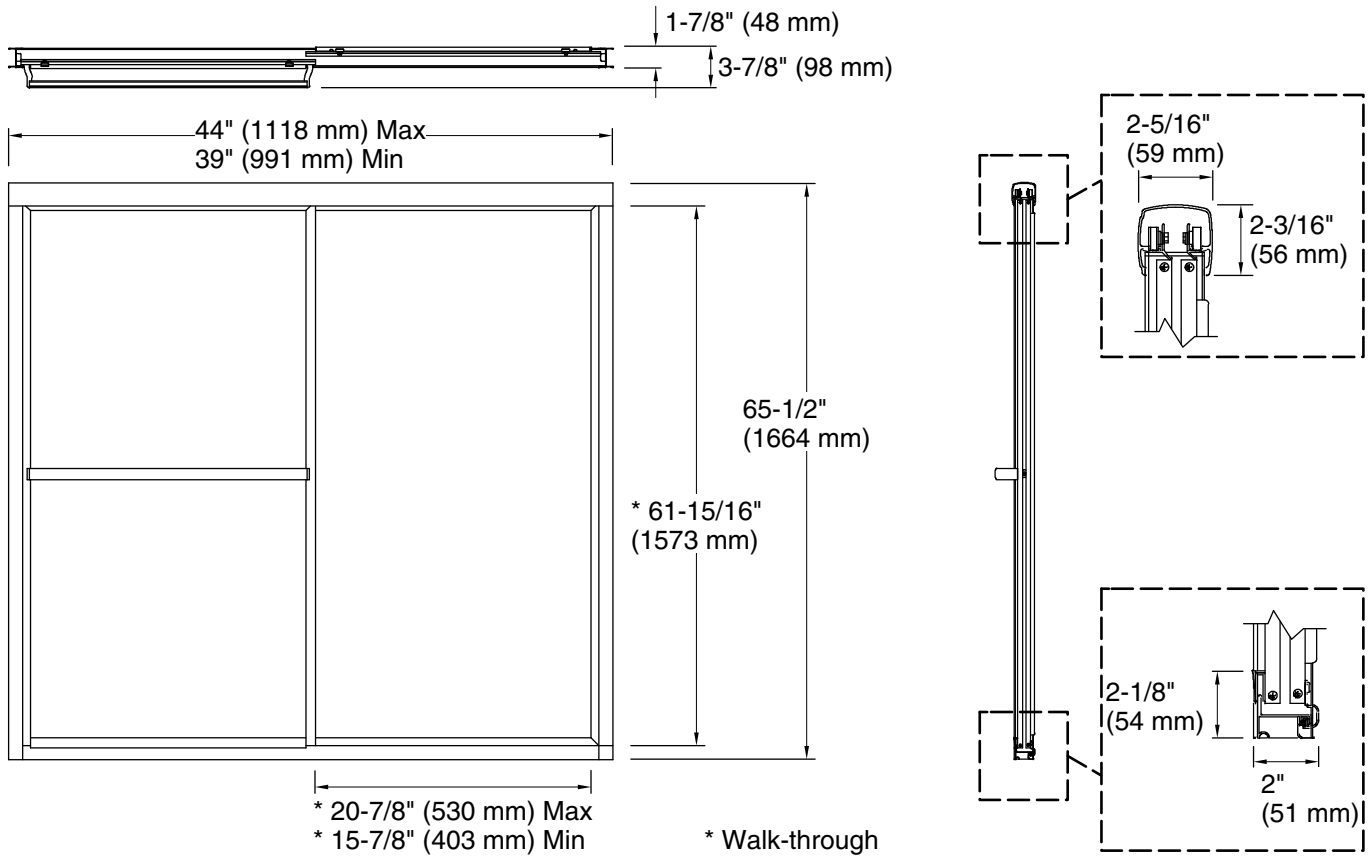

Deluxe

Framed sliding shower door

5960-44

Features

- Framed, 1/8" (3 mm) thick tempered glass
- Towel bar
- Tempered glass ensures enhanced safety and durability

Material

- Anodized aluminum prevents rust and corrosion

7-30-2024 22:26 - US/CA

Technical Information

All product dimensions are nominal.

- Base-To-Wall 1/2" (13 mm)
- Radius – Max:
- Shower Ledge Min 1-7/8" (48 mm)
- Flat:
- Shower Wall Min 2-5/16" (59 mm)
- Flat:

Notes

Install this product according to the installation guide.

The vertical opening should be a minimum of 66-15/16" (1700 mm) to allow for installation clearance.