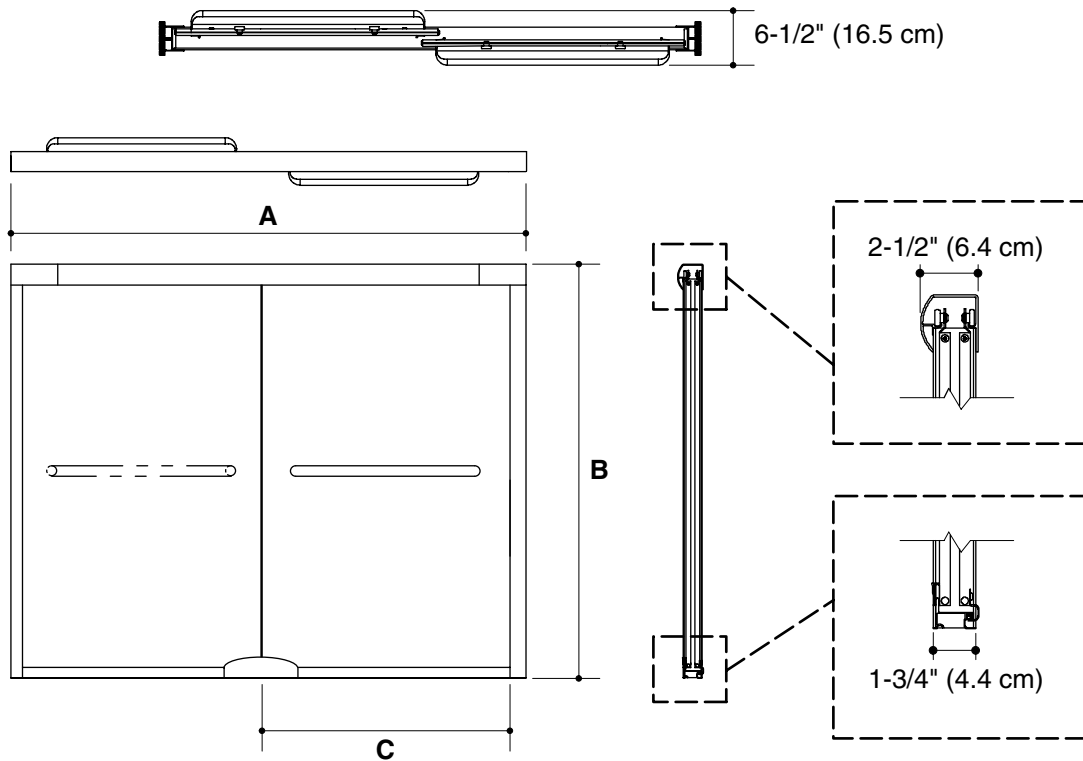

FINESSE™ QUICK-INSTALL™

Product Diagram