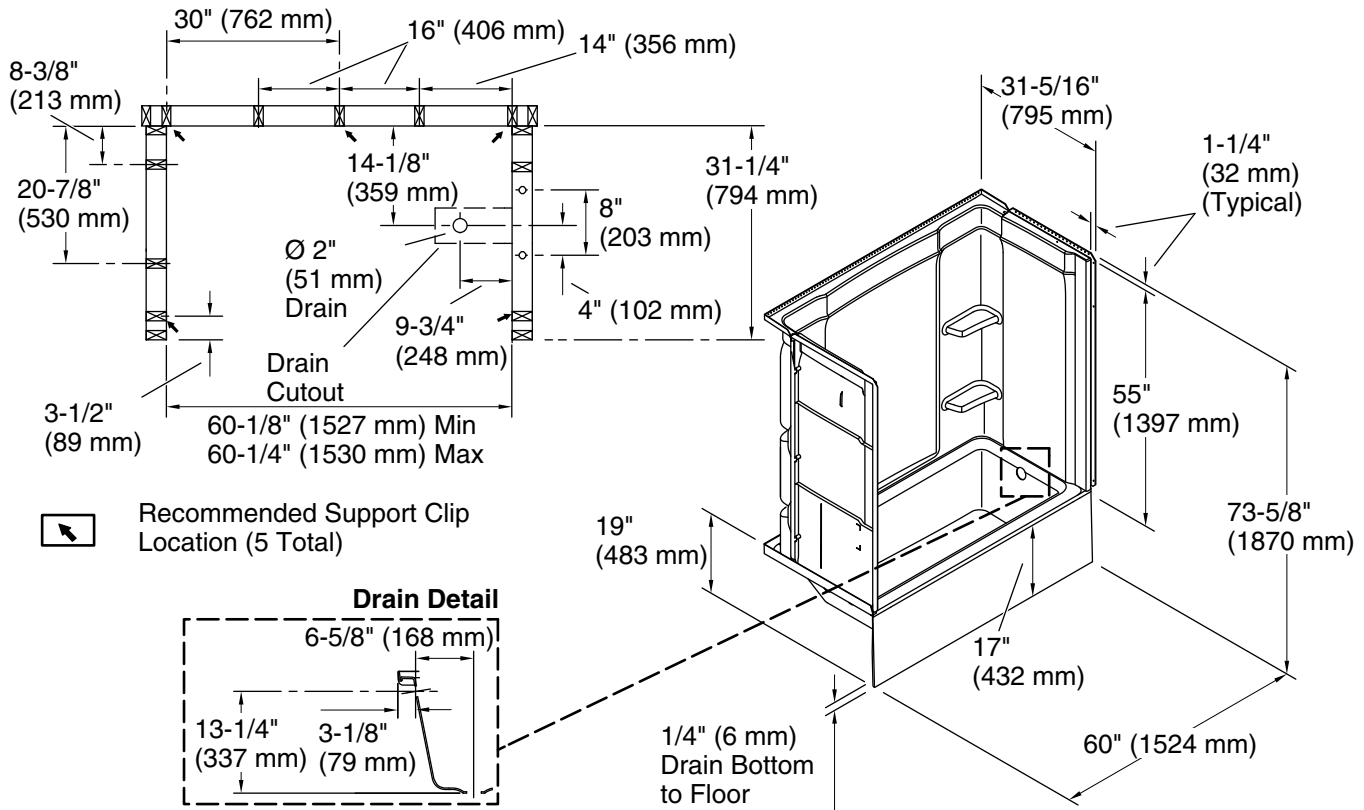

Technical Information

All product dimensions are nominal.

Drain location:	Right
Basin area, bottom:	45" x 20" (1143 mm x 508 mm)
Basin area, top:	53" x 23" (1346 mm x 584 mm)
Weight:	121 lbs (54.9 kg)
Water depth:	12-1/4" (311 mm)
Water capacity:	48.9 gal (185.1 L)
Minimum flat for door:	2-3/4" (70 mm)
Maximum door height:	54-3/4" (1391 mm)
Maximum door width:	57-11/16" (1465 mm)

Notes

Install this product according to the installation instructions.