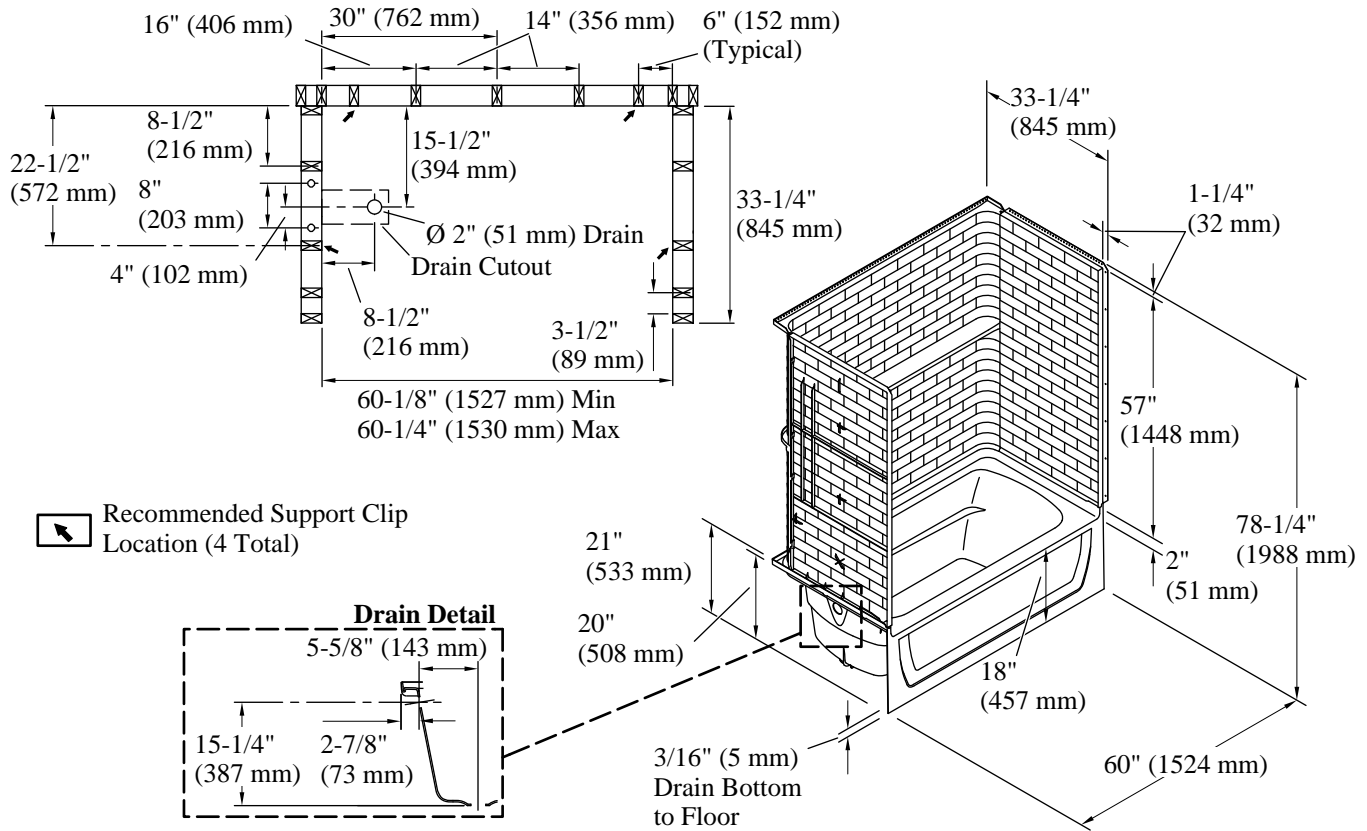

Technical Information

All product dimensions are nominal.

Installation: Three-wall alcove
 Maximum door height: 58-3/4" (1492 mm)
 Maximum door width: 57-5/8" (1464 mm)

Notes

Install this product according to the installation instructions.
 Studs should be positioned roughly as shown. Double studding is recommended for pivot shower door installations.