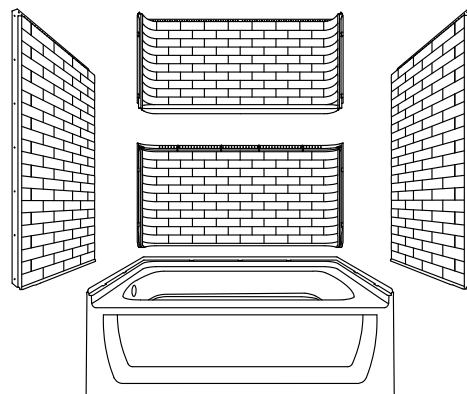

Traverse®
32" bath/shower
71520110

Features

- Tongue-and-groove modular design allows for easy installation during any phase of construction.
- Modern subway tile design.
- Full-length shelf provides generous storage.
- Easy-to-clean, durable high-gloss finish.

Material

- Compression molded from our exclusive solid Vikrell® material.

Installation

- Pro4™ installation system features a two-piece back wall design, enabling one-person handling and installation.
- Alcove.
- Caulk-free installation.
- Left drain.

Recommended Products/Accessories

- K-23726 Drain treatment
- K-23733 Vikrell® cleaner

Included Components

Product consists of:
71121110
71524100

Codes/Standards

CSA B45.5/IAPMO Z124
ASTM E162
ASTM E662
HUD, UM Bulletin 73

STERLING® Vikrell® or Acrylic Baths and Shower Bases Ten-Year Limited Warranty

See website for detailed warranty information.

Available Colors/Finishes

Color tiles intended for reference only.

Color	Code	Description
	0	White
	96	KOHLER Biscuit

1-800-STERLING (1-800-783-7546)

Kohler Co. reserves the right to make revisions without notice to product specifications.

For the most current Specification Sheet, go to www.sterlingplumbing.com.

3-30-2022 09:47 - US/CA/MX