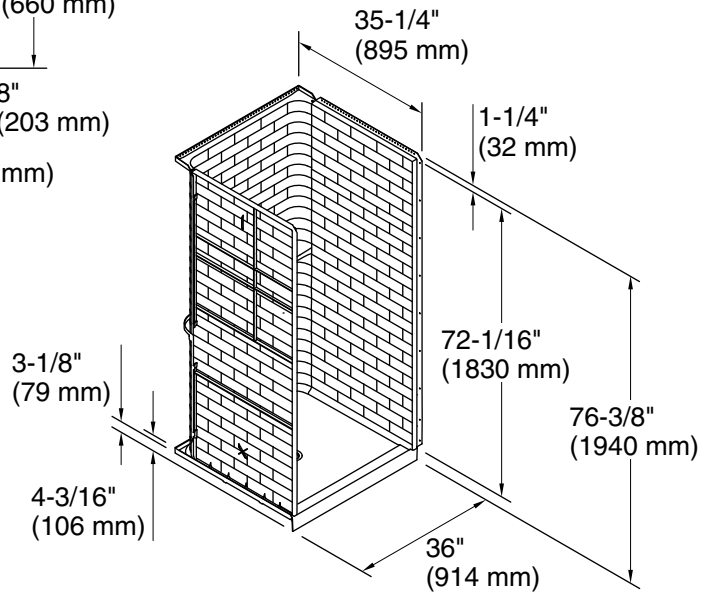

See website for detailed warranty information.

Technical Information

All product dimensions are nominal.

Installation:	Three-wall alcove
Drain location:	Center
Weight:	95 lbs (43.1 kg)
Maximum door height:	72" (1829 mm)
Maximum door width:	32-9/16" (827 mm)