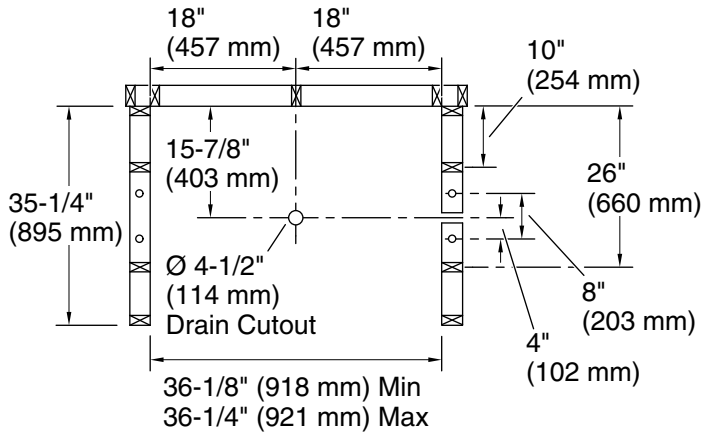

See website for detailed warranty information.

Technical Information

All product dimensions are nominal.

Installation:	Three-wall alcove
Drain location:	Center
Weight:	95 lbs (43.1 kg)
Maximum door height:	72" (1829 mm)
Maximum door width:	32-9/16" (827 mm)