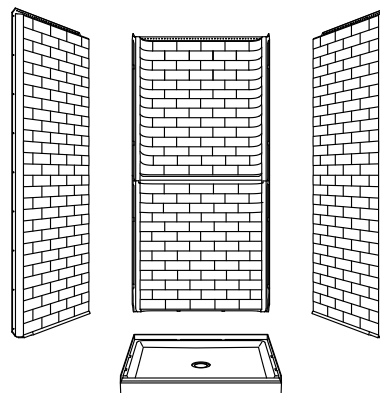

Traverse®

36" x 34" x 75" shower
72500100

Features

- Tongue-and-groove modular design allows for easy installation during any phase of construction.
- Modern subway tile design.
- Full-length shelf provides generous storage.
- Easy-to-clean, durable high-gloss finish.

Material

- Compression molded from our exclusive solid Vikrell® material.

Installation

- Pro4™ installation system features a two-piece back wall design, enabling one-person handling and installation.
- Alcove.
- Center drain.
- Caulk-free installation.

Recommended Products/Accessories

- 1500D-36 Framed pivot shower door
- 1505D-36 Framed pivot shower door
- 1507D-36 Framed pivot shower door
- 1530D-36 Framed pivot shower door
- 1535D-36 Framed pivot shower door
- K-23733 Vikrell® cleaner
- 5699-33 Headerless frameless pivot shower door
- 5698-33 Headerless frameless pivot shower door
- 5690-33 Headerless frameless pivot shower door

Included Components

Additional Components:

- 72301100
- 72502100
- 72505100

Codes/Standards

- CSA B45.5/IAPMO Z124
- ASTM E162
- ASTM E662
- HUD, UM Bulletin 73

STERLING® Vikrell® or Acrylic Baths and Shower Bases Ten-Year Limited Warranty

See website for detailed warranty information.