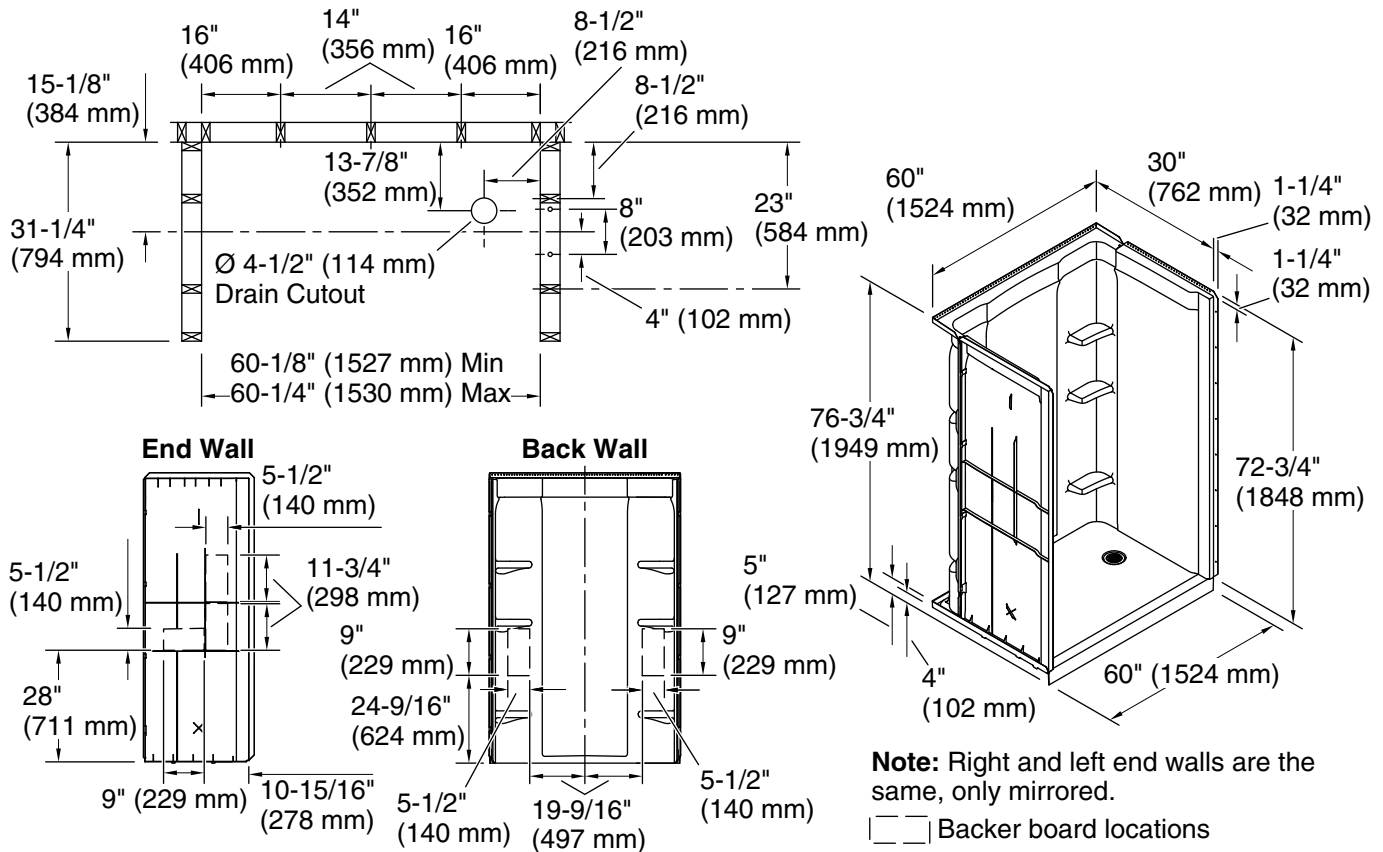

For the most current Specification Sheet, go to www.sterlingplumbing.com.

2-28-2022 14:16 - US//CA/LM

Technical Information

All product dimensions are nominal.

Installation:	Three-wall alcove
Drain location:	Right
Weight:	134 lbs (60.8 kg)
Maximum door height:	70-3/4" (1797 mm)
Maximum door width:	57-5/8" (1464 mm)