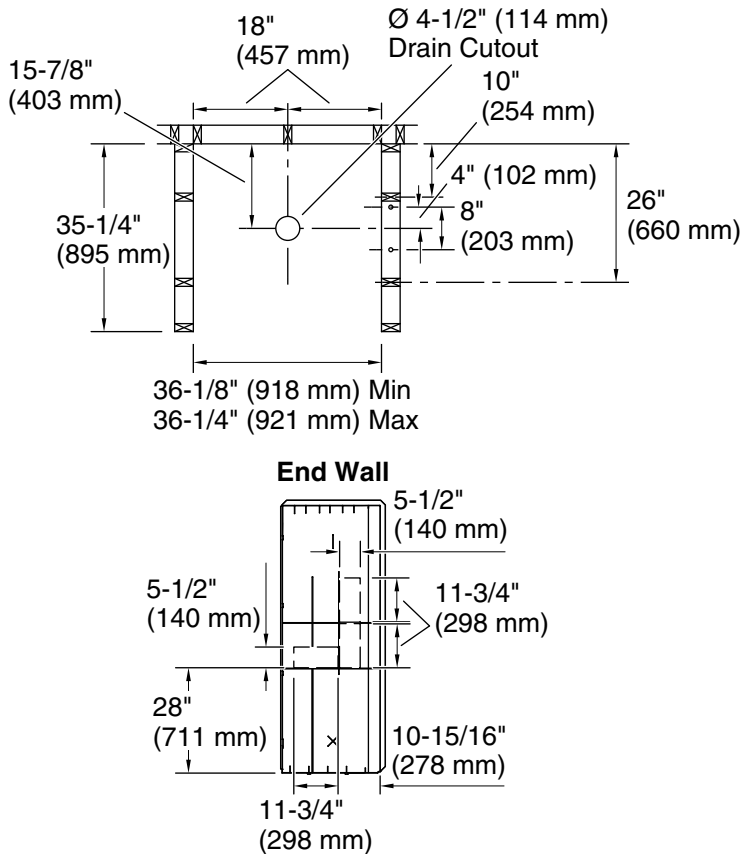

Medley®

36" x 34" shower stall w/AIP backerboards
72400106

Features

- 3-1/8" (79 mm) threshold.
- Tongue-and-groove modular design allows for easy installation during any phase of construction.
- Smooth wall design with molded-in shelves and shaving ledges.
- Easy-to-clean, durable high-gloss finish.

For the most current Specification Sheet, go to www.sterlingplumbing.com.

2-28-2022 14:14 - US//CA/LM

Note: Right and left end walls are the same, only mirrored.

□ Backer board locations

Technical Information

All product dimensions are nominal.

Installation:	Three-wall alcove
Drain location:	Center
Weight:	99 lbs (44.9 kg)
Maximum door height:	70-3/4" (1797 mm)
Maximum door width:	33-5/8" (854 mm)

Notes

Install this product according to the installation instructions.