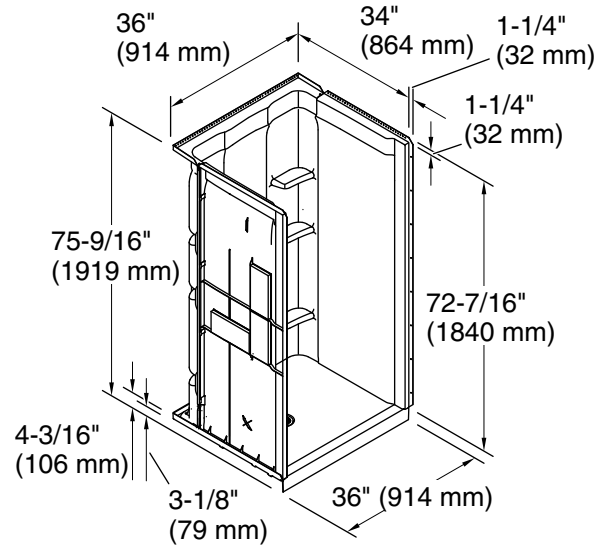

Medley®

36" x 34" shower stall w/AIP backerboards
72400106

Features

- 3-1/8" (79 mm) threshold.
- Tongue-and-groove modular design allows for easy installation during any phase of construction.
- Smooth wall design with molded-in shelves and shaving ledges.
- Easy-to-clean, durable high-gloss finish.

For the most current Specification Sheet, go to www.sterlingplumbing.com.

2-28-2022 14:14 - US//CA/LM

Note: Right and left end walls are the same, only mirrored.

□ Backer board locations

Technical Information

All product dimensions are nominal.

Installation:	Three-wall alcove
Drain location:	Center
Weight:	99 lbs (44.9 kg)
Maximum door height:	70-3/4" (1797 mm)
Maximum door width:	33-5/8" (854 mm)

Notes

Install this product according to the installation instructions.