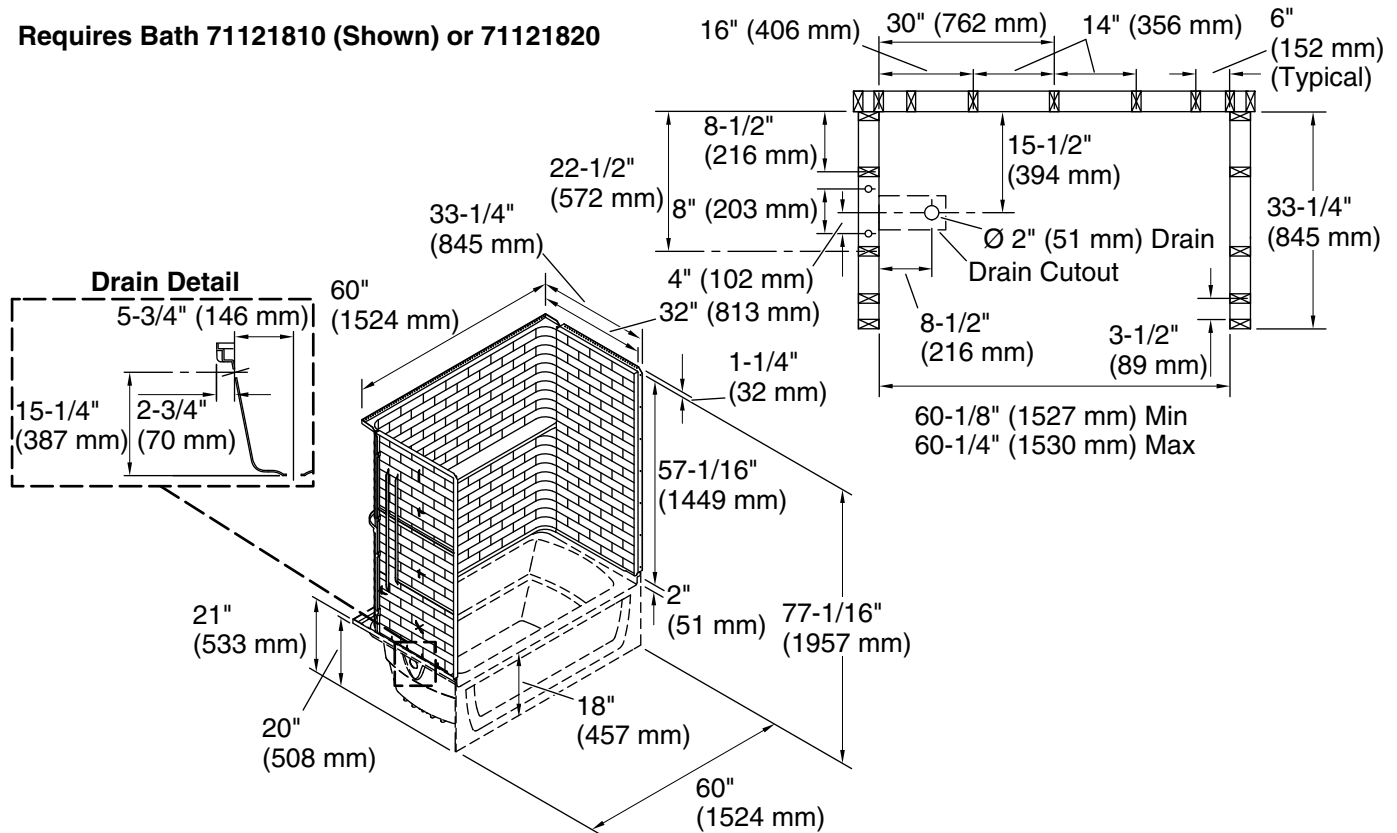

### Color Code Description

	0	White
---	---	-------

Requires Bath 71121810 (Shown) or 71121820

**Technical Information**

All product dimensions are nominal.

- Installation: Three-wall alcove
- Weight: 60 lbs (27.2 kg)
- Maximum door height: 58-3/4" (1492 mm)
- Maximum door width: 57-3/4" (1467 mm)

**Notes**

- Install this product according to the installation instructions.
- Left drain model is shown. Right drain model is a mirror of the left drain model.