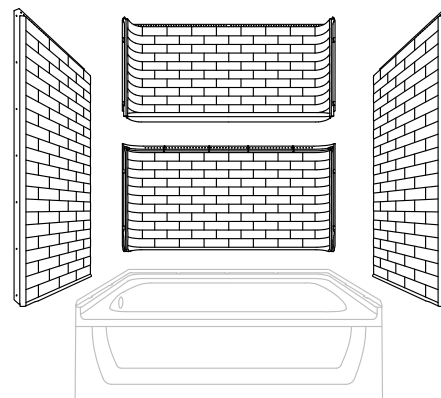

Traverse®

60" x 32" shower wall set
71524800

Features

- Tongue-and-groove modular design allows for easy installation during any phase of construction.
- Modern subway tile design.
- Full-length shelf provides generous storage.
- Easy-to-clean, durable high-gloss finish.
- Includes complete wall set.

Material

- Compression molded from our exclusive solid Vikrell® material.

Installation

- Pro4™ installation system features a two-piece back wall design, enabling one-person handling and installation.
- Alcove.
- Caulk-free installation.

Recommended Products/Accessories

- 71121810
- 71121820
- 71121112 60" x 32" AFD bath
- 71121122 60" x 32" AFD bath
- K-23733 Vikrell® cleaner

Codes/Standards

- CSA B45.5/IAPMO Z124
- ASTM E162
- ASTM E662

STERLING® Vikrell® or Acrylic Baths and Shower Bases Ten-Year Limited Warranty

See website for detailed warranty information.

Available Colors/Finishes

Color tiles intended for reference only.

Color Code Description

	0	White