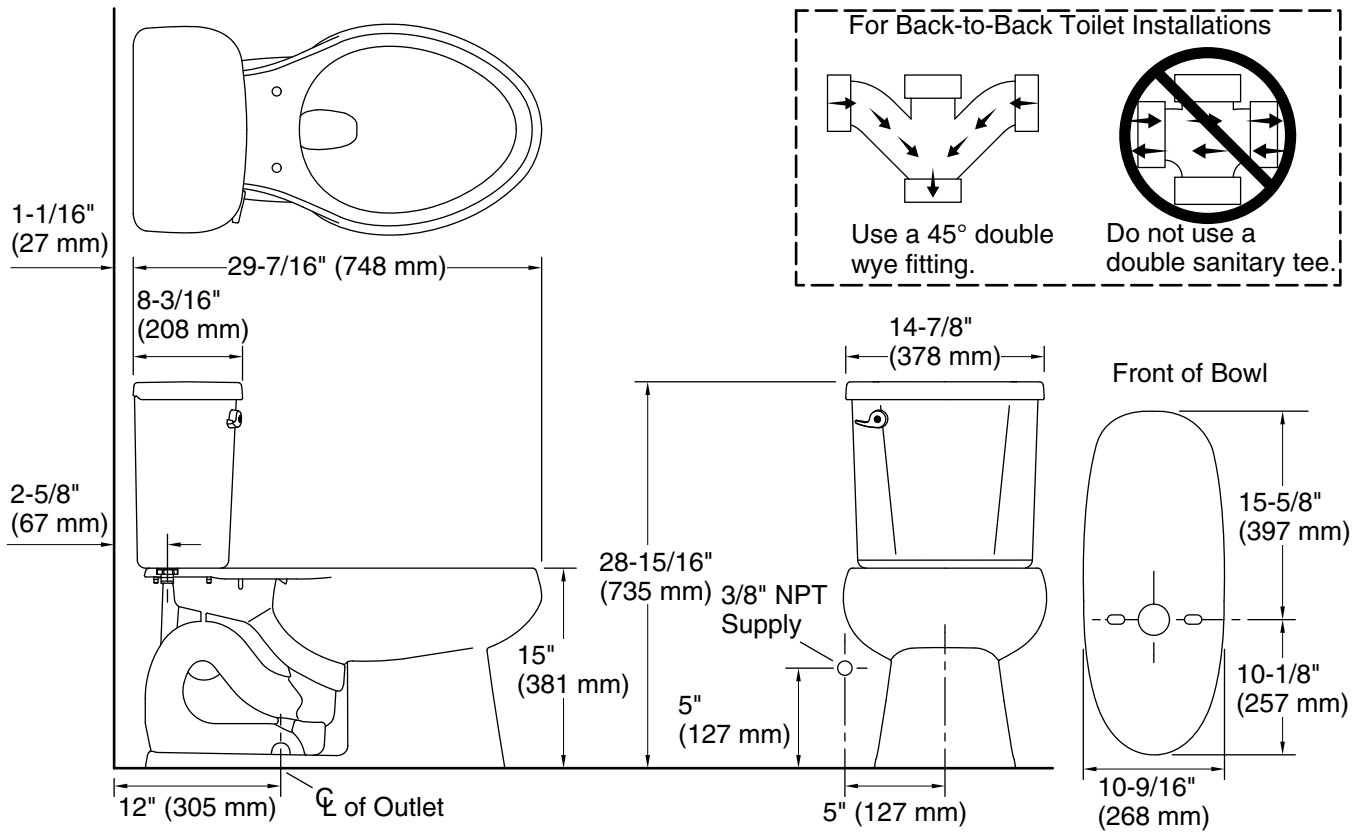

Technical Information

All product dimensions are nominal.

- Toilet type: Floor-mount
- Waste Outlet: Floor
- Bowl shape: Elongated
- Flush type: ProForce Plus
- Trap passageway: 8-1/8" (206 mm)
- Rough-in: 12" (305 mm)

Notes

- Install this product according to the installation instructions.
- For back-to-back toilet installations: Use only a 45° double wye fitting.
- Product dimensions are nominal and may vary per ASME A112.19.2 tolerances.