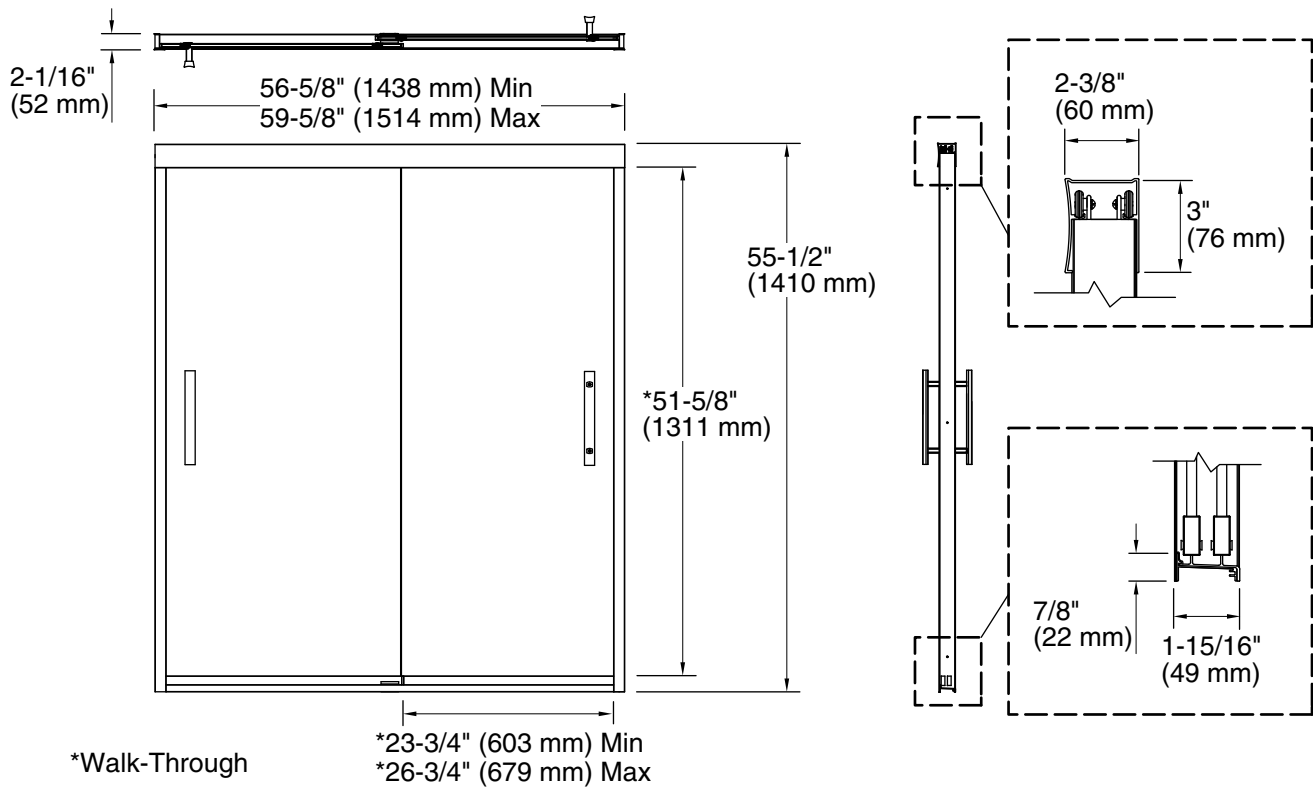

### Technical Information

All product dimensions are nominal.

Installation type:	For bath installation
Opening style:	Sliding/Bypass
Opening Width - Min:	56-5/8" (1438 mm)
Opening Width - Max:	59-5/8" (1514 mm)
Walk-through - Min:	23-3/4" (603 mm)
Walk-through - Max:	26-3/4" (679 mm)
Glass thickness:	5/16" (8 mm)
Glass coating:	CleanCoat®

### Notes

Install this product according to the installation guide.

**NOTICE:** The vertical opening should be a minimum of 58" (1473 mm) to allow clearance for installation.