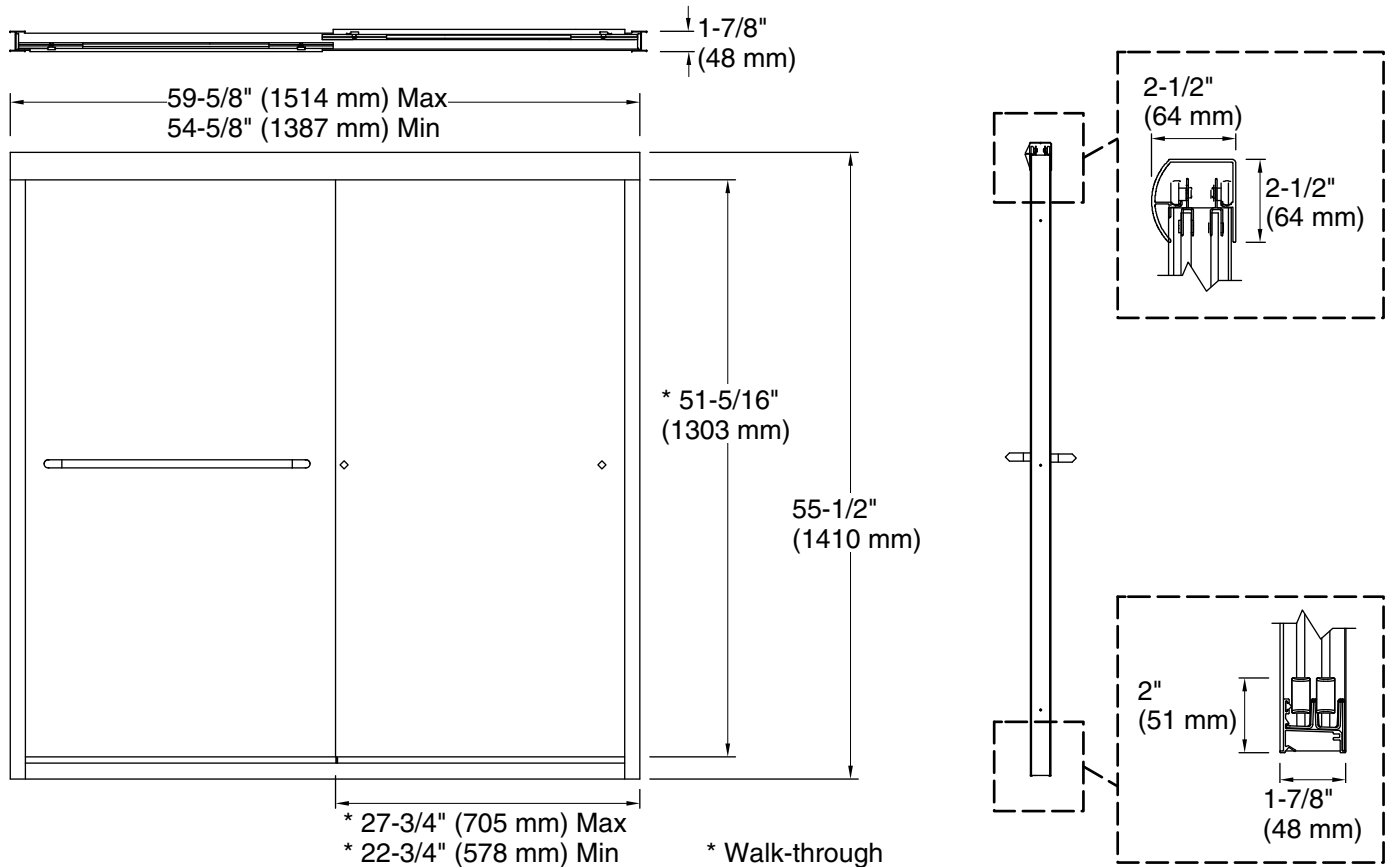

Technical Information

All product dimensions are nominal.

Installation type: For bath installation

Opening Width - Min: 54-5/8" (1387 mm)

Opening Width - Max: 59-5/8" (1514 mm)

Walk-through - Min: 22-3/4" (578 mm)

Walk-through - Max: 27-3/4" (705 mm)

Glass thickness: 1/4" (6 mm)

Glass coating: CleanCoat®

Notes

Install this product according to the installation guide.

The vertical opening should be a minimum of 57-1/2" (1461 mm) to allow for installation clearance.