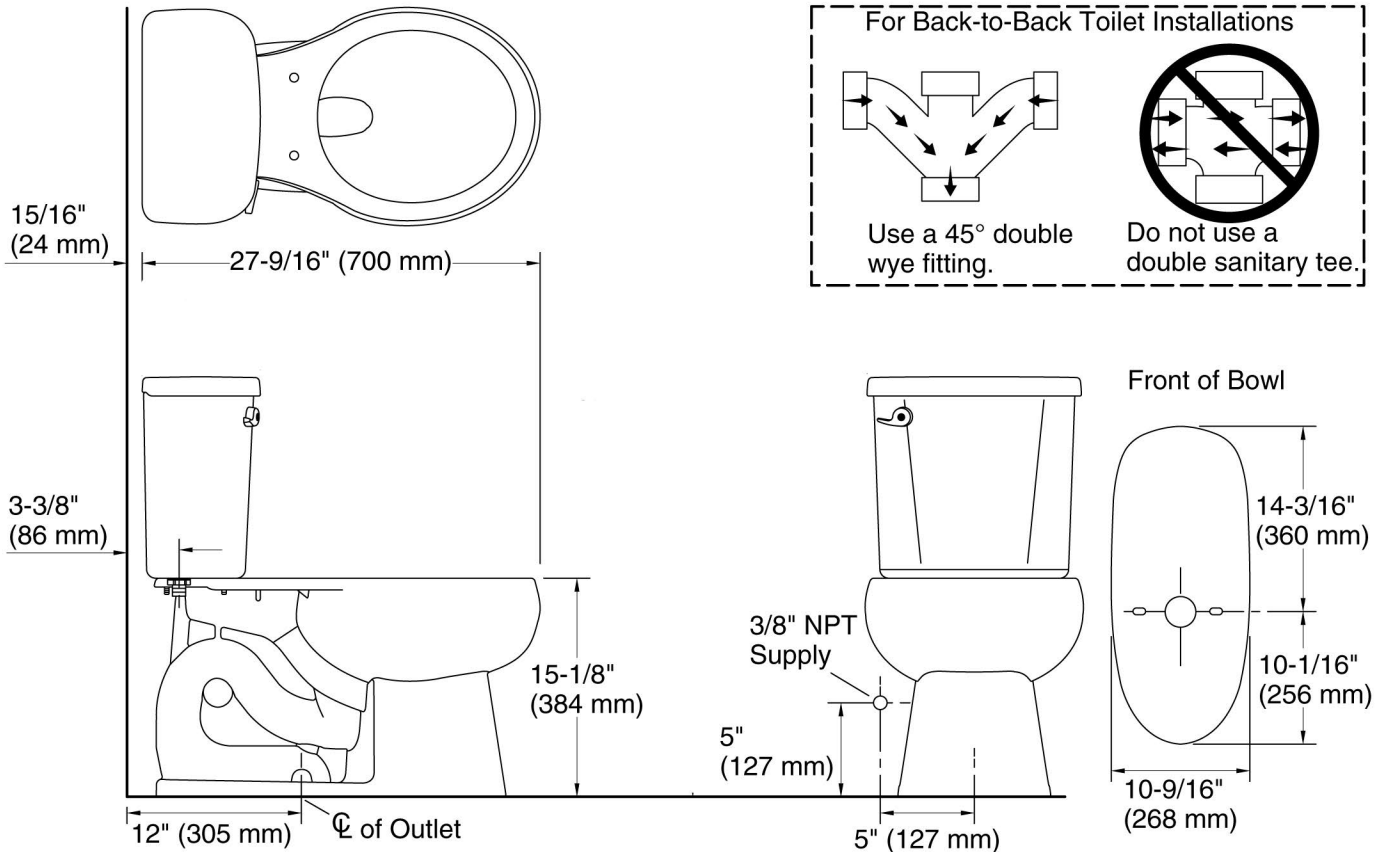

Windham™

Round-front toilet bowl
403017

Features

- Round-front bowl offers an ideal solution for smaller baths and powder rooms.
- Standard height.
- 2-1/8" fully-glazed trapway.
- Combines with 402362, 402362-RA, 402363, 402363-RA tanks to make a complete 402320, 402320-RA, 402323, 402323-RA toilet.

Technology

- Pro Force® Plus flushing technology delivers greater flushing power than previous Pro Force® models.

Installation

- Standard 12" rough-in.
- Seat and supply line not included.

Recommended Products/Accessories

For the most current Specification Sheet, go to www.sterlingplumbing.com.

12-7-2019 12:50 - US/CA

Technical Information

All product dimensions are nominal.

Toilet type: Two-piece, Floor-mount
 Waste Outlet: Floor
 Bowl shape: Round-front
 Flush type: Gravity siphon jet
 Trap passageway: 2-1/8" (54 mm)
 Water surface size: 10" x 8" (254 mm x 203 mm)
 Rim to water surface: 6" (152 mm)
 Rough-in: 12" (305 mm)