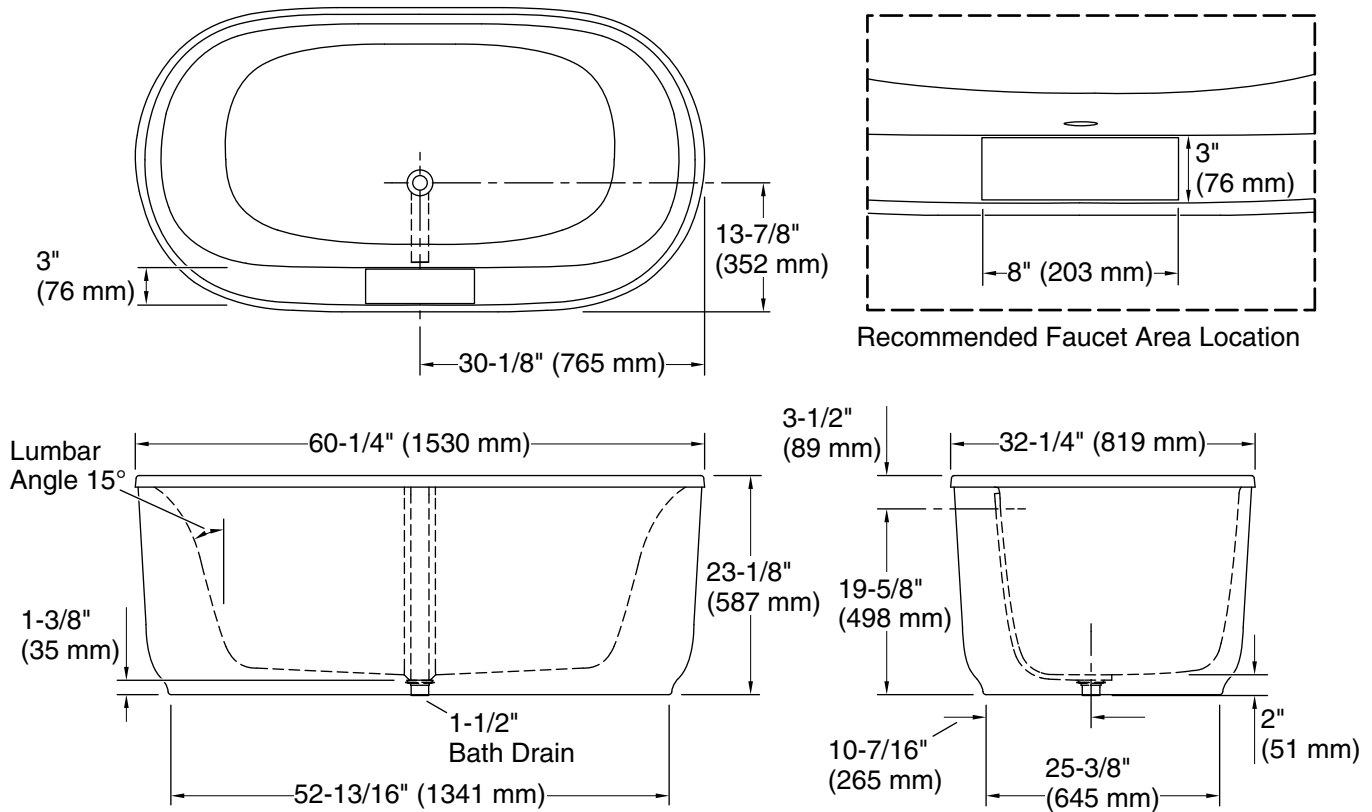

Technical Information

All product dimensions are nominal.

Installation:	Freestanding
Drain location:	Center
Basin area, bottom:	39-3/16" x 20-1/4" (995 mm x 514 mm)
Basin area, top:	53-9/16" x 24-3/4" (1361 mm x 629 mm)
Weight:	90 lbs (40.8 kg)
Water depth:	17-1/4" (438 mm)
Water capacity:	65 gal (246.1 L)

Notes

- Install this product according to the installation instructions.
- Measure your actual product for rough-in details.
- The hot water supply should be 70% of the capacity of the bath or greater. Installations will vary.
- This bath is designed for freestanding installation only.
- If installing a rim-mount faucet, make sure there is no interference above or below the deck before drilling any holes.