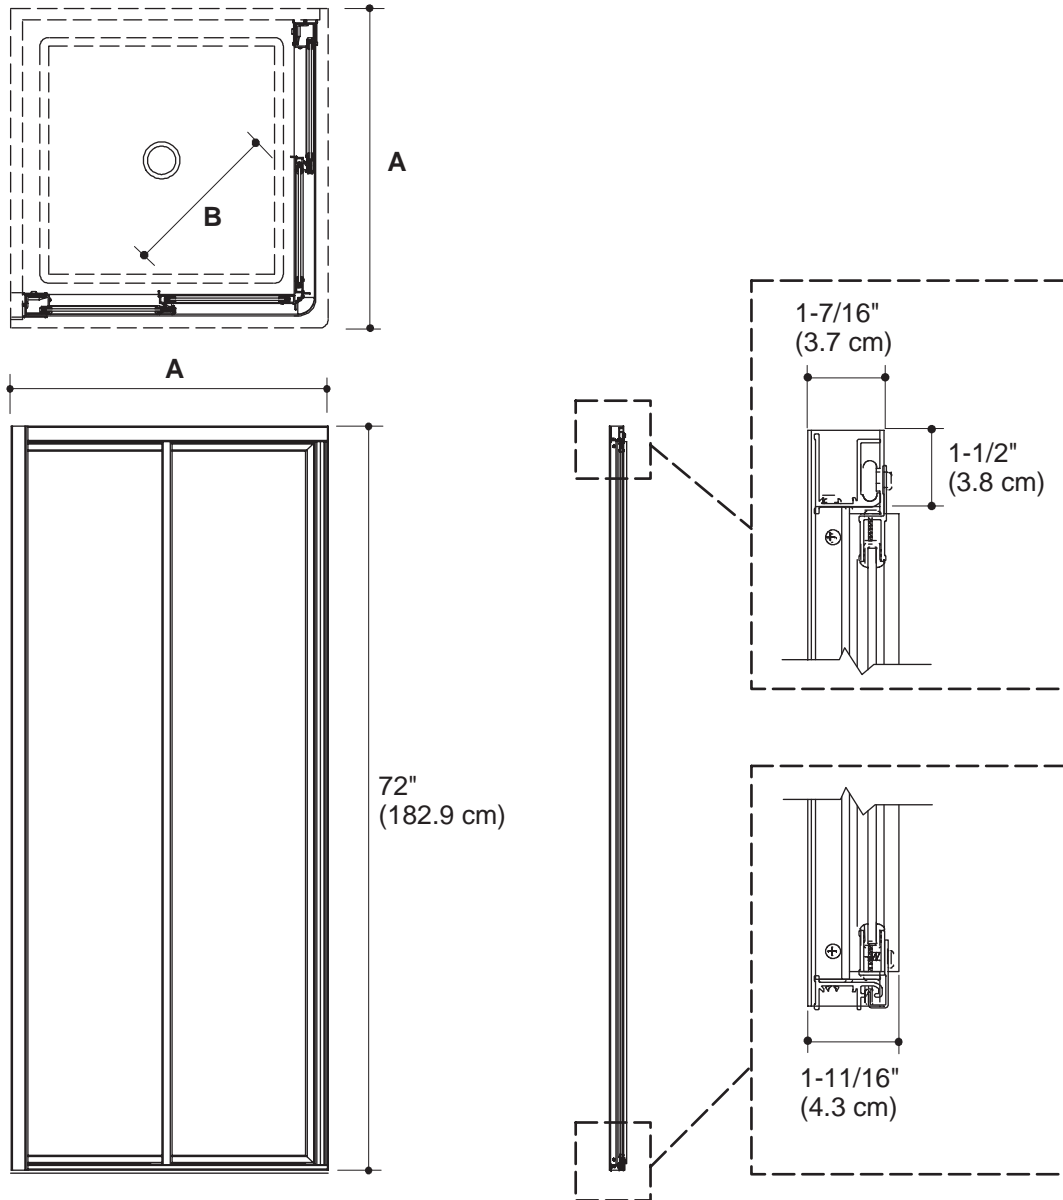

A KOHLER COMPANY

BATH BASICS™

CORNER ENTRY SHOWER DOORS

2900A
ALSO 2962A

Features

- Available as a door only: wall system and base sold separately
- Space-saving corner design
- Full length handle for easy operation
- Aluminum components extruded from alloy 6063-T5
- Tempered glass ensures maximum safety and durability
- Easy-to-clean track with Grip-Lock™ panel guide system
- A continuous top and bottom track creates a stylish appearance while adding stability to the shower enclosure
- Quick and easy to install with no track cutting required
- Stainless steel hardware prevents rusting or corrosion

BATH BASICS™

Technical Information

Model	Height	A (Width)	B (Walk Through Max.)
2900A-32*	72" (182.9 cm)	30-3/4" (78.1 cm)	17-5/8" (44.8 cm)
2900A-36*	72" (182.9 cm)	34-1/8" (86.7 cm)	21-1/8" (53.7 cm)
2902A-32*	72" (182.9 cm)	30-3/4" (78.1 cm)	17-5/8" (44.8 cm)
2902A-36*	72" (182.9 cm)	34-1/8" (86.7 cm)	21-1/8" (53.7 cm)

Product Diagram