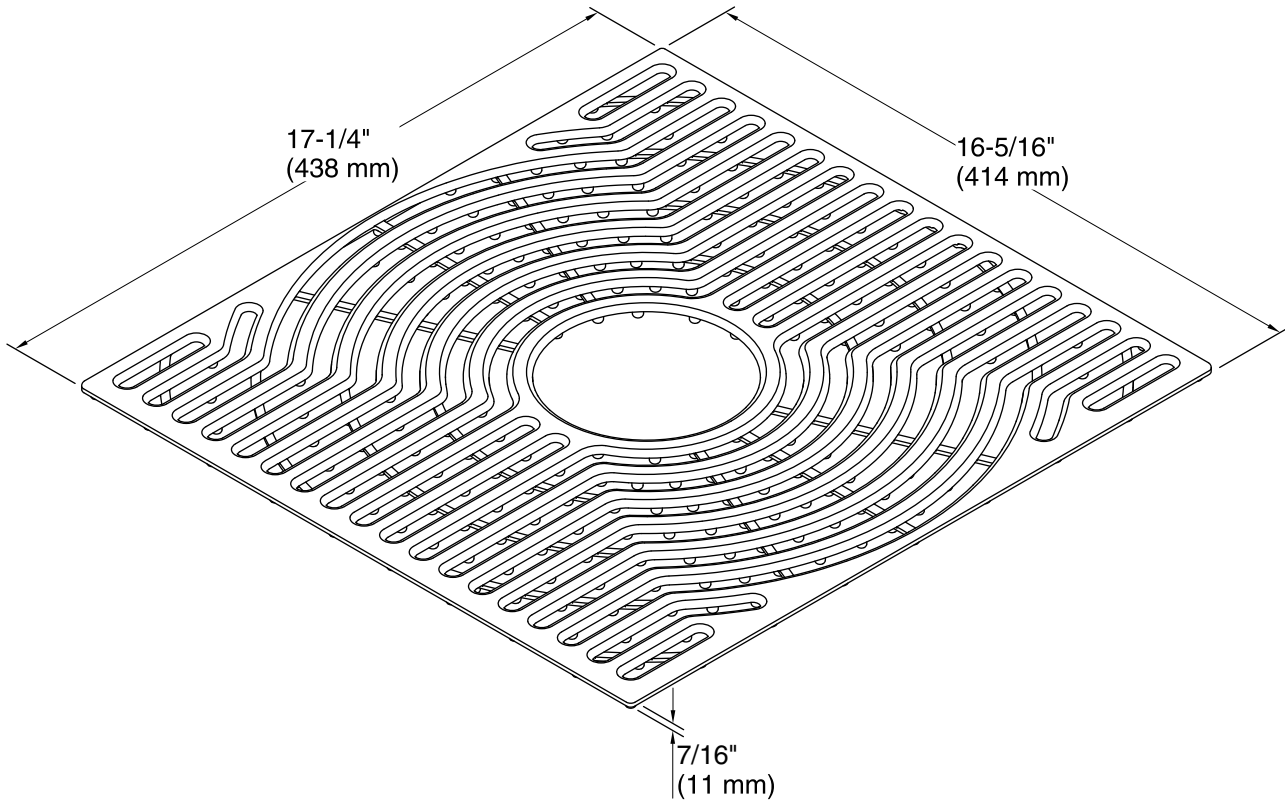

Features

- Silicone basin mat.
- Protects bottom of sink from scratching.
- Feet elevate mat to allow water flow.
- Mat has hole to accommodate drain opening.
- Dishwasher-safe.
- Color - Ash Grey.
- Mat measures 17.2" x 16.3".
- Fits Ludington offset sink 20025 - Large Basin.

Color	Code	Description
-------	------	-------------

	ASH	
--	-----	--

Technical Information

All product dimensions are nominal.