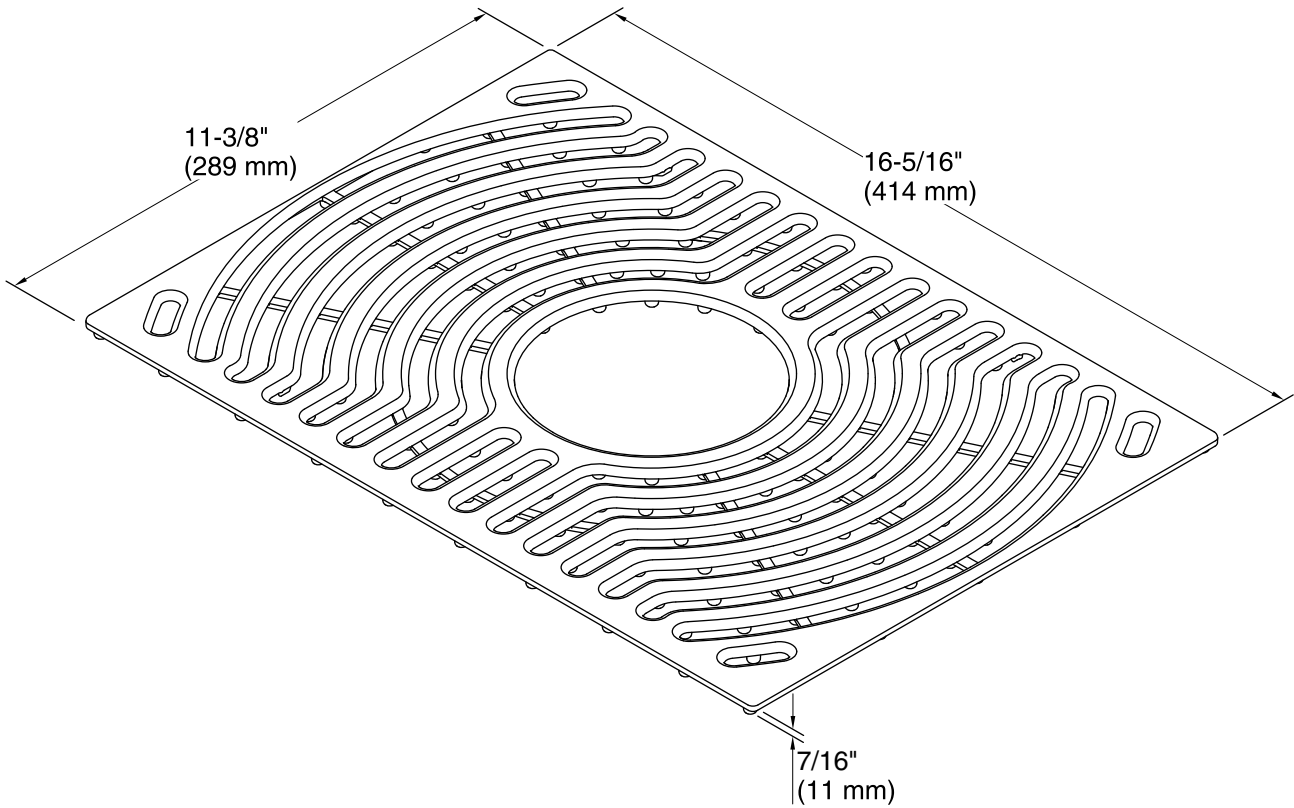

Features

- Silicone basin mat.
- Protects bottom of sink from scratching.
- Feet elevate mat to allow water flow.
- Mat has hole to accommodate drain opening.
- Dishwasher-safe.
- Color - Ash Grey.
- Mat measures 16.3" x 11.4".
- Fits Ludington offset sink 20025 - Small Basin.

Color	Code	Description
-------	------	-------------

	ASH	
--	-----	--

Technical Information

All product dimensions are nominal.