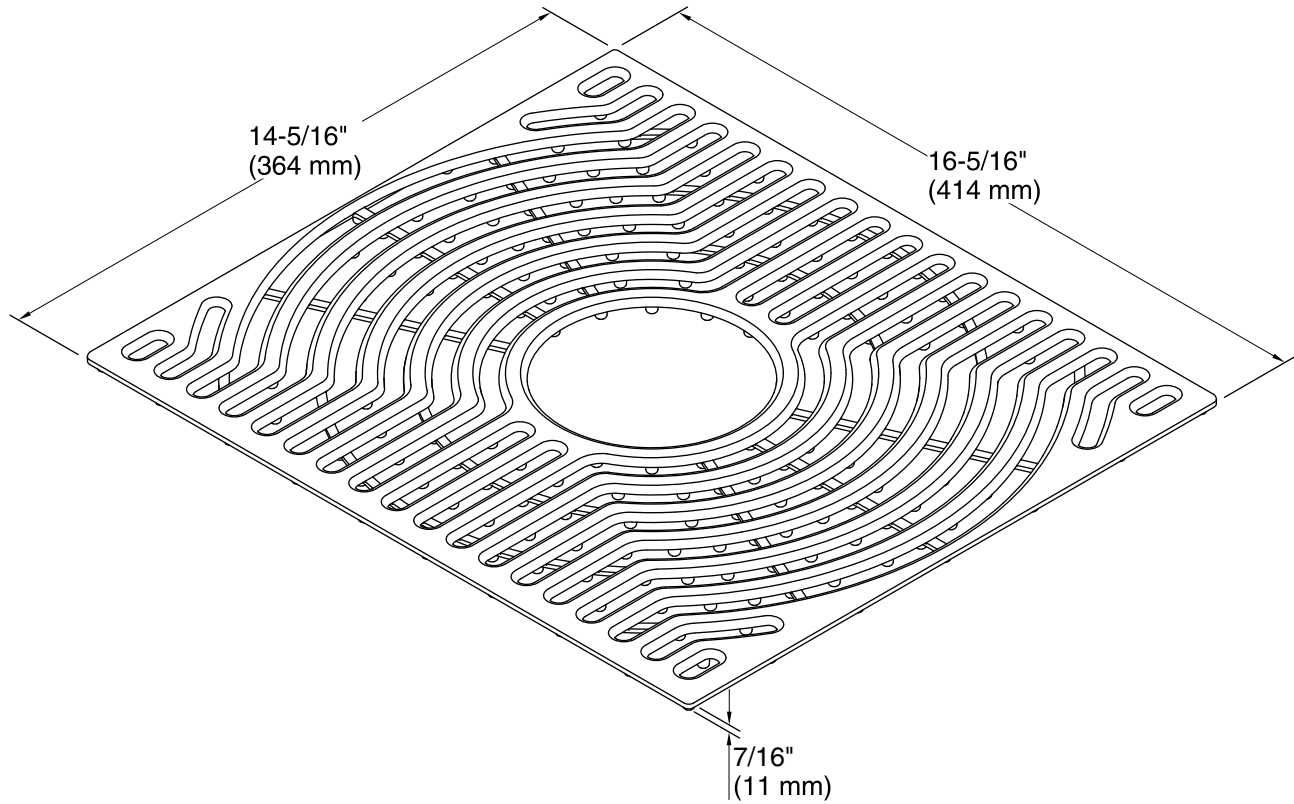

Features

- Silicone basin mat.
- Protects bottom of sink from scratching.
- Feet elevate mat to allow water flow.
- Mat has hole to accommodate drain opening.
- Dishwasher-safe.
- Color - Ash Grey.
- Mat measures 16.3" x 14.31".
- Fits Ludington double equal sink 20024 (fits one basin).

Color	Code	Description
-------	------	-------------

	ASH	
--	-----	--

Technical Information

All product dimensions are nominal.