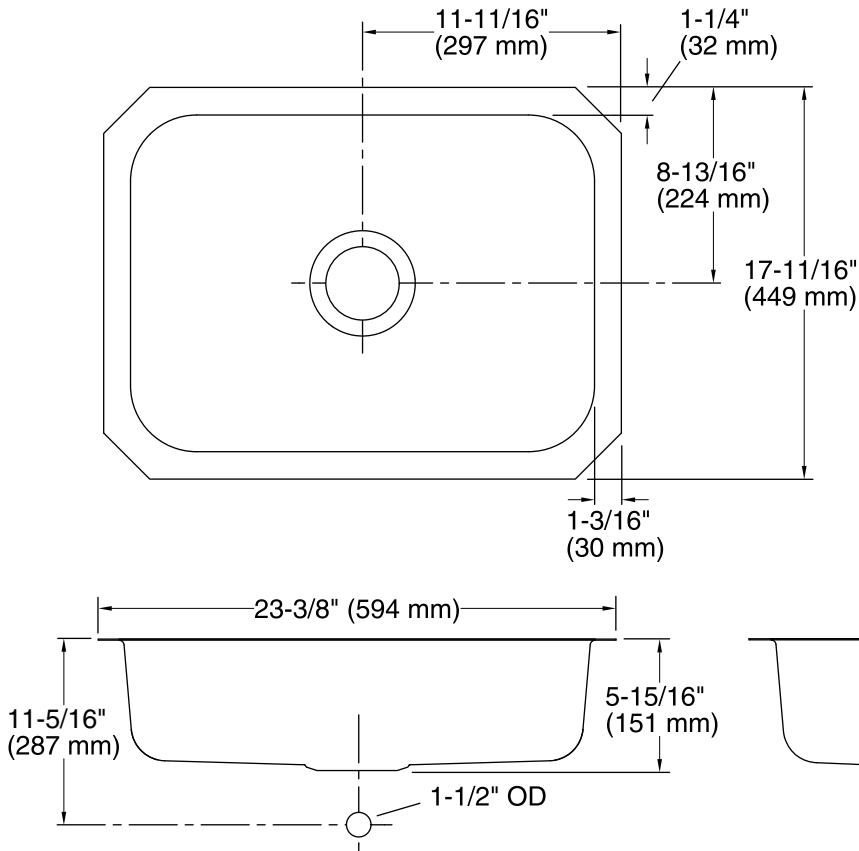

McAllister®

Under-mount Kitchen Sink

24738

Features

- Under-mount rimless design.
- Single bowl.
- With SilentShield® sound-absorption technology.
- Wide under-mount lip.
- Bowl depth 5-5/8".
- Sink is available in single or multi-packs.
- 24738 = Single pack.
- J24738 = 3 per pack.
- F24738 = 40 per pack.
- T24738 = 20 per pack.

Material

- 18-gauge stainless steel.

Optional Accessories

7400 Duostrainer™ Sink Strainer

ADA

Codes/Standards

ASME A112.19.3/CSA B45.4

ADA

ICC/ANSI A117.1

STERLING® Warranty - Stainless Steel Sinks

See website for detailed warranty information.

Technical Information

All product dimensions are nominal.

- Bowl configuration: Single
- Installation: Under-mount
- Bowl area (Only)
 - Length: 21" (533 mm)
 - Width: 15-1/4" (387 mm)
 - Bowl depth: 5-5/8" (143 mm)
 - Water depth: 5-5/8" (143 mm)
- Template: 1064257-7, required, included