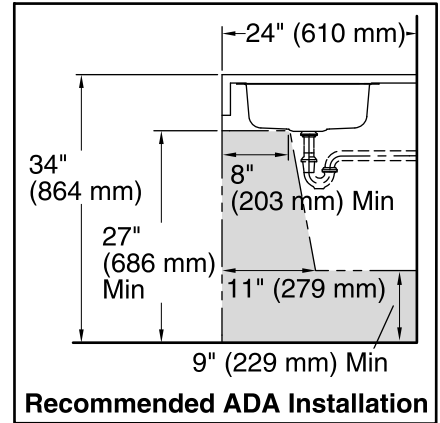

McAllister®

Under-mount Kitchen Sink

24738

Features

- Under-mount rimless design.
- Single bowl.
- With SilentShield® sound-absorption technology.
- Wide under-mount lip.
- Bowl depth 5-5/8".
- Sink is available in single or multi-packs.
- 24738 = Single pack.
- J24738 = 3 per pack.
- F24738 = 40 per pack.
- T24738 = 20 per pack.

Material

- 18-gauge stainless steel.

Optional Accessories

7400 Duostrainer™ Sink Strainer

ADA

Codes/Standards

ASME A112.19.3/CSA B45.4

ADA

ICC/ANSI A117.1

STERLING® Warranty - Stainless Steel Sinks

See website for detailed warranty information.

Technical Information

All product dimensions are nominal.

- Bowl configuration: Single
- Installation: Under-mount
- Bowl area (Only)
 - Length: 21" (533 mm)
 - Width: 15-1/4" (387 mm)
 - Bowl depth: 5-5/8" (143 mm)
 - Water depth: 5-5/8" (143 mm)
- Template: 1064257-7, required, included