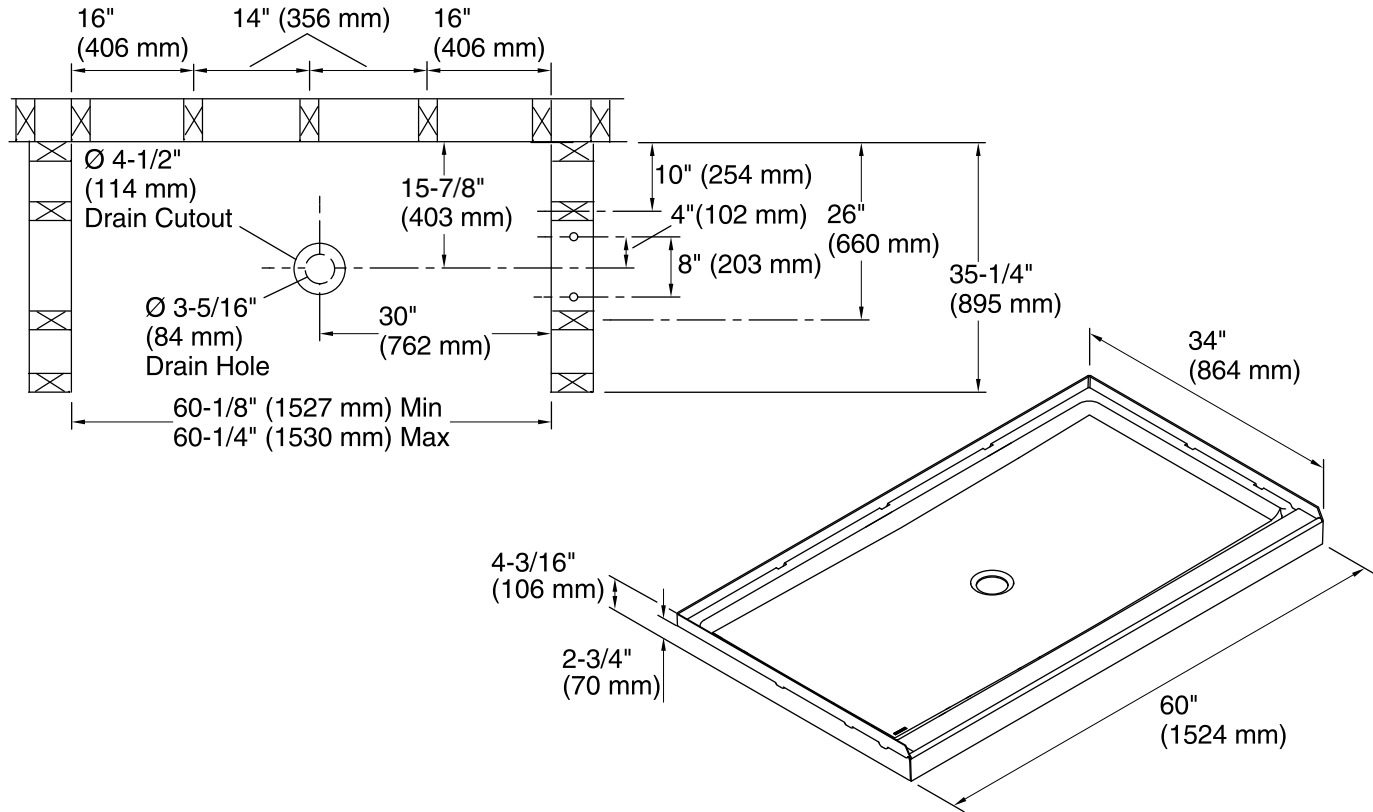

GUARD+™

60" Shower Base

72331100

Features

- Four-sided water containment with full-length threshold guard and weep channels for added protection.
- Low 3-inch profile for easy entry and exit.
- Durable high gloss finish.
- 60" (1524 mm) x 34" (864 mm) x 3-1/8" (79 mm) base finished dimensions.

- | | | |
|--|----|---------|
|  | 0 | White |
|  | 96 | Biscuit |

Technical Information

All product dimensions are nominal.

Drain location: Center
Drain hole diameter: 3-5/16" (84 mm)
Weight: 37.5 lbs (17 kg)

Notes

Measure your actual product for rough-in details.
Install this product according to the installation instructions.
Studs should be positioned roughly as shown.
Double studding is recommended for pivot shower door installations.