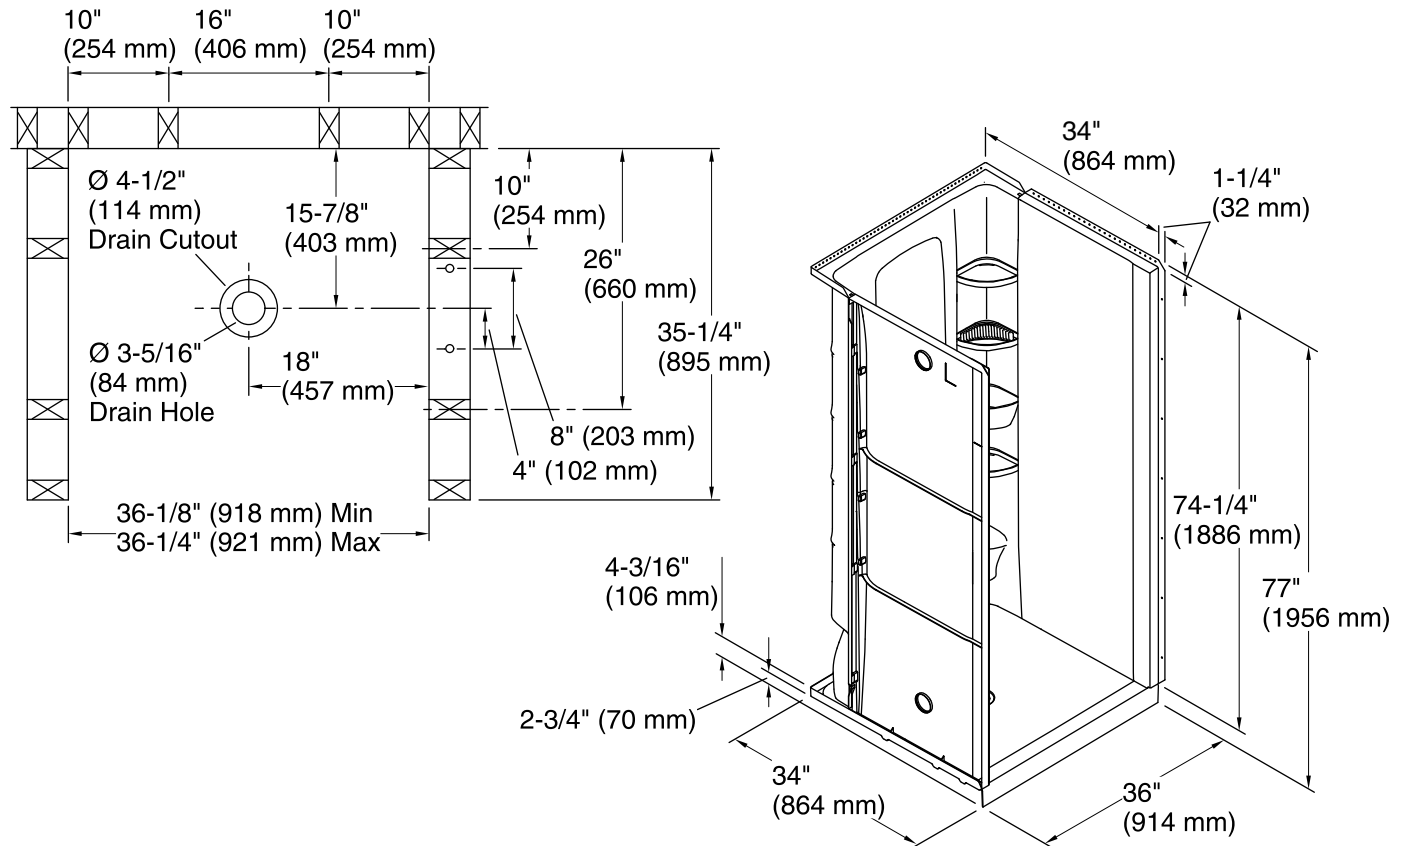

A KOHLER COMPANY

STORE+™

36" Shower

72300100

Features

- Customizable 8-shelf storage system.
- Holds up to 30 bottles.
- Easy to clean - removable accessories are dishwasher safe.
- Convenient molded-in shaving ledges.
- Modular design allows it to be moved around corners and through doorways with ease.
- Four-sided water containment with full-length threshold guard and weep channels for added protection.
- Low 3-inch profile for easy entry and exit.
- Durable high gloss finish.
- 36" (914 mm) x 34" (864 mm) x 75-3/4" (1924 mm) shower finished dimensions.

For the most current Specification Sheet, go to www.sterlingplumbing.com.

4-12-2016 02:33

Technical Information

All product dimensions are nominal.

Drain hole diameter: 3-5/16" (84 mm)

Basin area, bottom: 29-3/16" x 32-3/4" (742 mm x 832 mm)

Basin area, top: 29-3/16" x 32-3/4" (742 mm x 832 mm)

Weight: 92.4 lbs (41.9 kg)

Door height required: 72-1/2" (1842 mm)

Door width required: 32-3/4" (832 mm)

Notes

Measure your actual product for rough-in details.